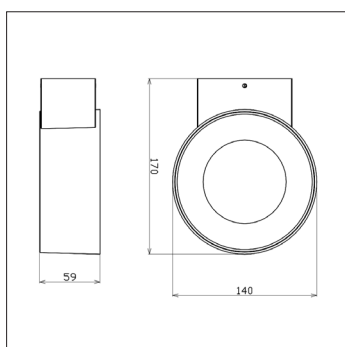

Biard Faro IP65 LED Halo Outdoor Wall Light - Black

Product Features

- ✓ Modern Design
- ✓ Aluminium Construction
- ✓ A++ Rated
- ✓ Black Finish
- ✓ Integrated LED

Product Specification

Brand	Biard
Wattage	8W
Base	LED
Lifespan	50,000 Hours
Lumens	655LM
Energy Rating	A++
CRI	80
Power Factor	>0.9
Input Power	100-240VAC
Beam Angle	120°
Waterproof	IP65 Rated
Dimensions	170x140x59mm
Dimmable	No
Weight	0.485KGS
Certifications	CE, LVD, RoHS, EMC
Colour	Natural White (5000k)