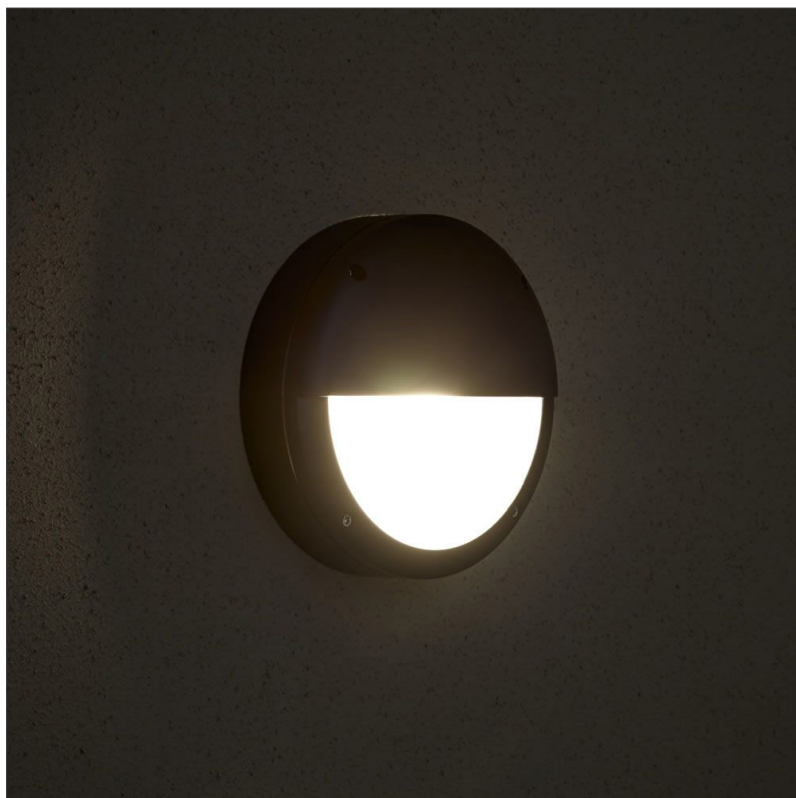

Biard Architect IP54 Eyelid Outdoor Wall Light

Product Specification

Base **E27 (ES) Edison Screw**

Dimensions **220 x 220 x 80mm**

Waterproof **IP54**

Input Power **220-240V**

Certification **CE, RoSH & LVD**

Input Frequency **50Hz**

Weight **1kg**

Product Specification

- ✓ 3 Year Warranty
- ✓ IP54 waterproof rated
- ✓ Max Wattage 1 x 60W
- ✓ CE, RoSH & LVD Certified
- ✓ Full Aluminium Body

Safety Information

- ✓ Use only at stated voltages.
- ✗ **DO NOT** look directly into LED.
- ✗ **DO NOT** spray with chemicals.
- ✓ If in doubt use a qualified electrician.
- ✗ **NEVER** expose electrical parts when switched on.
- ✗ **DO NOT** remove PIR (if fitted).
- ✗ **DO NOT** cover with flammable materials.
- ✓ Turn off power before fitting.