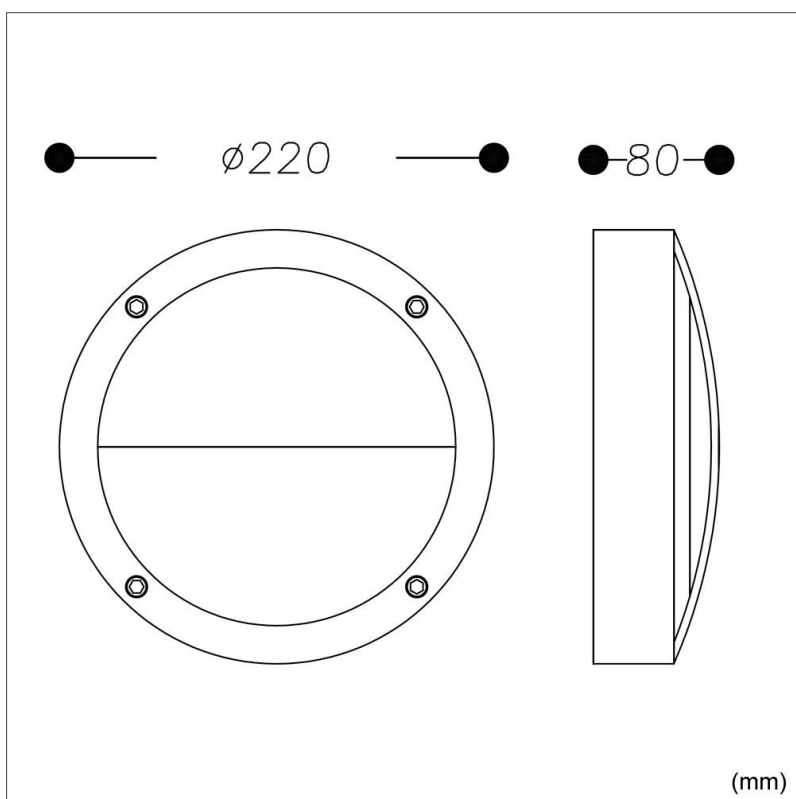

Biard Architect IP54 Eyelid Outdoor Wall Light

Product Specification

Base **E27 (ES) Edison Screw**

Dimensions **220 x 220 x 80mm**

Waterproof **IP54**

Input Power **220-240V**

Certification **CE, RoSH & LVD**

Input Frequency **50Hz**

Weight **1kg**

Product Specification

- ✓ 3 Year Warranty
- ✓ IP54 waterproof rated
- ✓ Max Wattage 1 x 60W
- ✓ CE, RoSH & LVD Certified
- ✓ Full Aluminium Body

Safety Information

- ✓ Use only at stated voltages.
- ✗ **DO NOT** look directly into LED.
- ✗ **DO NOT** spray with chemicals.
- ✓ If in doubt use a qualified electrician.
- ✗ **NEVER** expose electrical parts when switched on.
- ✗ **DO NOT** remove PIR (if fitted).
- ✗ **DO NOT** cover with flammable materials.
- ✓ Turn off power before fitting.