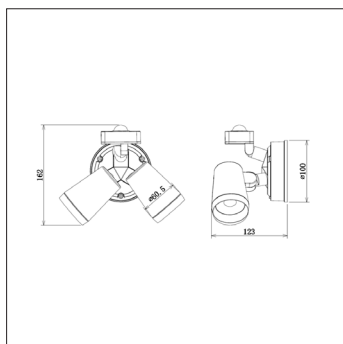

Biards Wels IP65 LED Twin Outdoor Wall Light - Black

Product Specification

Brand	Biard
Wattage	16W
Base	LED
Lifespan	50,000 Hours
Lumens	1580LM
Energy Rating	A++
Colour	Cool White (6000k)
CRI	80
Power Factor	>0.9
Input Power	200-240VAC
Beam Angle	60°
Waterproof	IP65 Rated
Dimensions	Ø100x60.5mm
Dimmable	No
Weight	0.72KGS
Certifications	CE, LVD, RoHS, EMC