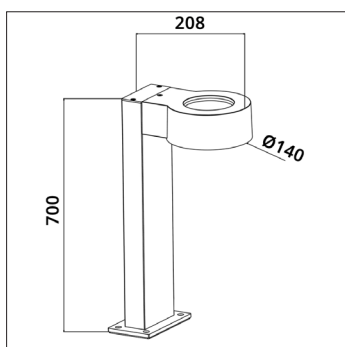

Biard Faro IP65 LED Halo Bollard Light - Black

Product Features

- ✓ Modern Design
- ✓ Aluminium Construction
- ✓ A++ Rated
- ✓ Black Finish
- ✓ Integrated LED

Product Specification

Brand	Biard
Wattage	8W
Base	LED
Lifespan	50,000 Hours
Lumens	686LM
Energy Rating	A++
CRI	80
Power Factor	>0.9
Input Power	100-240VAC
Beam Angle	120°
Waterproof	IP65 Rated
Dimensions	700x208x140mm
Dimmable	No
Weight	2.15KGS
Certifications	CE, LVD, RoHS, EMC
Colour	Natural White (5000k)