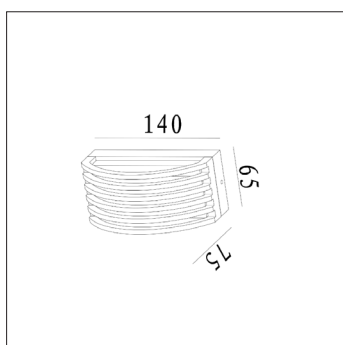

Biard Soria IP65 LED Outdoor Wall Light

Product Features

- ✓ Die-Cast Aluminium
- ✓ Black or Anthracite
- ✓ Outdoor Wall Light
- ✓ Natural White
- ✓ IP65 Rated

Product Specification

Brand	Biard Home
Wattage	6w
Base	LED
Lifespan	20,000 Hours
Lumines	209LM
Colour	Natural White (4000k)
CRI	82
Power Factor	0.5
Input Power	220-240V
Beam Angle	118°
Waterproof	IP65 Rated
Dimensions	140x65x75mm
Dimmable	No
Weight	0.487kgs
Certifications	CE, LVD, RoHS, EMC
Energy Rating	B