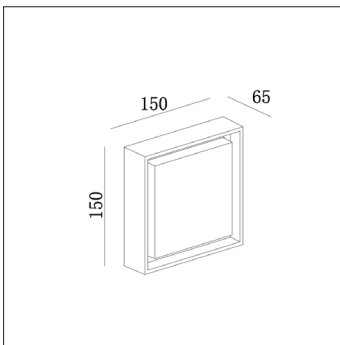

Biard Gistola LED Wall Light

Product Features

- ✓ Die-Cast Aluminium
- ✓ Black or Anthracite
- ✓ Indoor Wall Light
- ✓ Natural White
- ✓ IP65 Rated

Product Specification

Brand	Biard Home
Wattage	9w
Base	LED
Lifespan	20,000 Hours
Lumines	550LM
Colour	Natural White (4000k)
CRI	782
Power Factor	70.5
Input Power	220-240V
Beam Angle	110°
Waterproof	IP65 Rated
Dimensions	150x65x150mm
Dimmable	No
Weight	1.3kgs
Certifications	CE, LVD, RoHS, EMC
Energy Rating	A