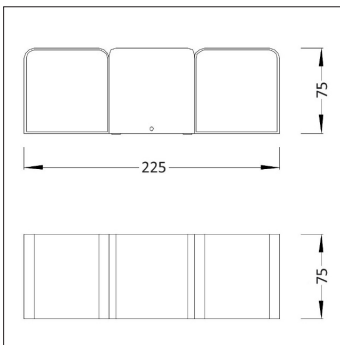

Biard Prism Twin LED Outdoor Wall Light

Product Specification

Brand	Biard Home
Wattage	8W
Base	Fixed LED
Lifespan	30,000
Lumens	253
Colour	Black
CRI	80
Power factor	>0.6
Input Power	AC220-240V
Beam Angle	90
Waterproof	IP54 Rated
Dimensions	225 x 75 x 75mm
Dimmable	No
Weight	1.15kg
Certification	LVD, EMC & RoHS Certified
Energy Rating	N/A