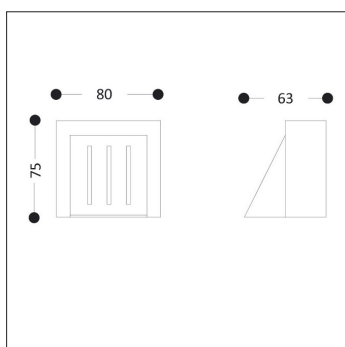

Product Features

- ✓ Integrated LED
- ✓ IP54 Rated
- ✓ Aluminium Body
- ✓ Colour: Matt Black
- ✓ 3 Year Warranty

Safety Information

- ✓ Use only at stated voltages.
- ✗ **DO NOT** look directly into LED.
- ✗ **DO NOT** spray with chemicals.
- ✓ If in doubt use a qualified electrician.
- ✗ **NEVER** expose electrical parts when switched on.
- ✗ **DO NOT** remove PIR (if fitted).
- ✗ **DO NOT** cover with flammable materials.
- ✓ Turn off power before fitting.

This product is covered by a 3 year warranty and has a 30 day money back guarantee.