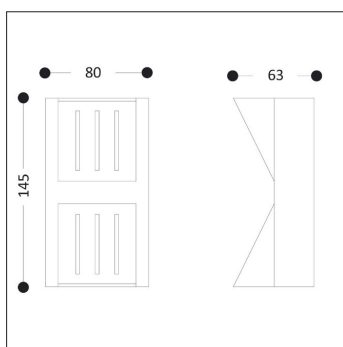

Product Features

- ✓ Aluminium Body
- ✓ IP54 Rated
- ✓ Matt Black
- ✓ Integrated LED
- ✓ 3 Year Warranty

Safety Information

- ✓ Use only at stated voltages.
- ✗ **DO NOT** look directly into LED.
- ✗ **DO NOT** spray with chemicals.
- ✓ If in doubt use a qualified electrician.
- ✗ **NEVER** expose electrical parts when switched on.
- ✗ **DO NOT** remove PIR (if fitted).
- ✗ **DO NOT** cover with flammable materials.
- ✓ Turn off power before fitting.

This product is covered by a 3 year warranty and has a 30 day money back guarantee.