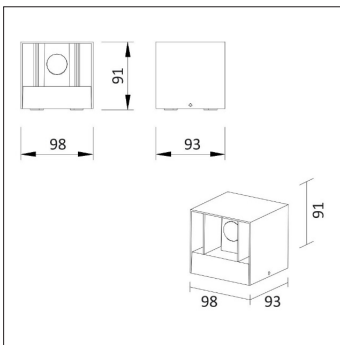

Biard Prism IP54 Adjustable LED Outdoor Wall Light

Product Specification

Brand	Biard Home
Wattage	6W
Base	Fixed LED
Lifespan	30,000
Lumens	180
Colour	Black
CRI	80
Power factor	>0.5
Input Power	AC220-240V
Beam Angle	Adjustable
Waterproof	IP54 Rated
Dimensions	98 x 91 x 93mm
Dimmable	No
Weight	0.68kg
Certification	LVD, EMC & RoHS Certified
Energy Rating	N/A