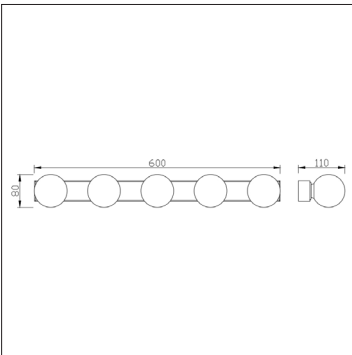

Milano Ebro LED Hollywood Light

Product Specification

Brand	Milano	Power Factor	0.5
Wattage	15W	Beam Angle	120°
Input Power	230V	Waterproof	IP44 Rated
Base	LED	Dimensions	80 x 600 x 110mm
Lifespan	20,000 Hours	Dimmable	No
Lumines	1410lm	Weight	1.34kg
Colour	3000K	Certifications	CE, LVD, RoHS, EMC
CRI	80	Energy Rating	A