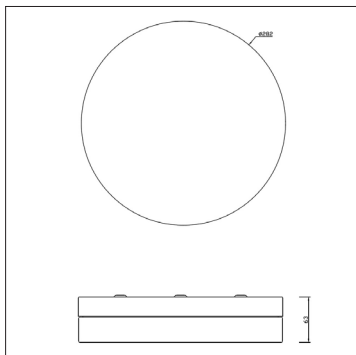

Milano Fischa LED Bathroom Ceiling Light

Product Specification

Brand	Milano	Power factor	0.5
Wattage	18W	Beam Angle	120°
Input Power	230VAC	Waterproof	IP44 Rated
Base	Fixed LED	Dimensions	ø282x63
Lifespan	20,000 Hours	Dimmable	No
Lumens	1050	Weight	3.12 kg
Colour	Warm White (3000k)	Certification	CE, RoHS, LVD & EMC
CRI	80	Energy Rating	A