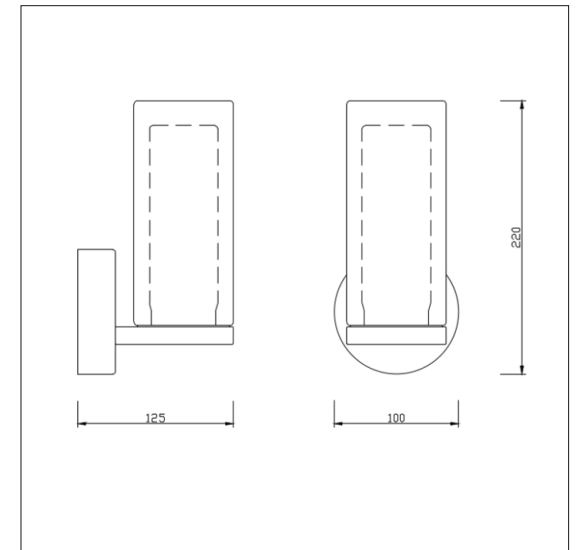

Milano Fischa Straight Bathroom Wall Light

Product Specification

Brand	Milano
Input Power	230VAC
Base	E14 Base
Waterproof	IP44 Rated
Dimensions	100 x 125 x 220mm
Weight	0.8kg
Certification	CE, RoHS, LVD & EMC
Energy Rating	A++ to E