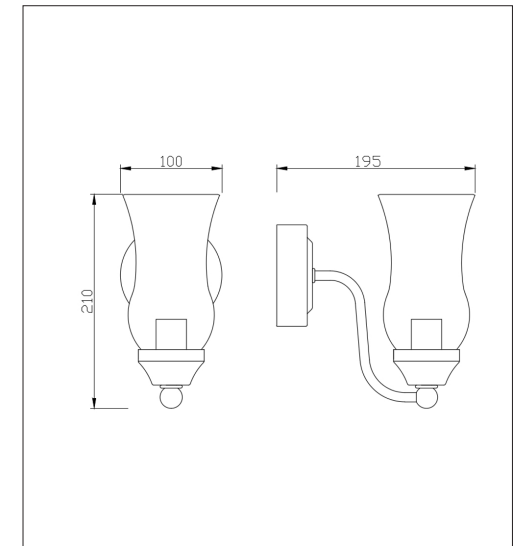

Milano Fischa Curved Bathroom Wall Light

Product Specification

Fitting	E14
Dimensions	220 x 100 x 195mm
Waterproof	IP44
Zones	2 & 3
Input Power	230V
Input Frequency	50Hz
Certification	CE, LVD, RoHS
Weight	0.75kg

- ✓ Iron and Glass
- ✓ Chrome Finish
- ✓ E14 Base
- ✓ IP44 Rating
- ✓ 5 Year Warranty

Safety Information

- ✓ Use only stated voltages.
- ✗ **DO NOT** look directly into LED.
- ✗ **DO NOT** spray with chemicals.
- ✓ If in doubt use a qualified electrician.
- ✗ **NEVER** expose electrical parts when switched on.
- ✗ **DO NOT** remove PIR (if fitted).
- ✗ **DO NOT** cover with flammable materials.
- ✓ Turn off power before fitting.