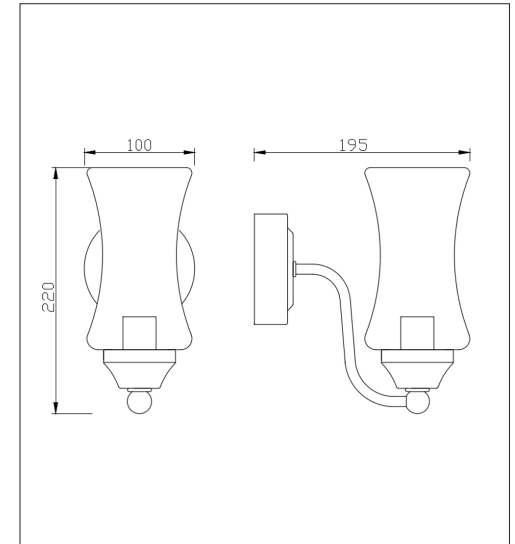

## Milano Fischa Bathroom Wall Light

### Product Specification

Fitting	E14
Dimensions	210 x 100 x 195mm
Waterproof	IP44
Zones	2 & 3
Input Power	230V
Input Frequency	50Hz
Certification	CE, LVD, RoHS
Weight	0.722kg

- ✓ Iron and Glass
- ✓ Chrome Finish
- ✓ E14 Base
- ✓ IP44 Rating
- ✓ 5 Year Warranty