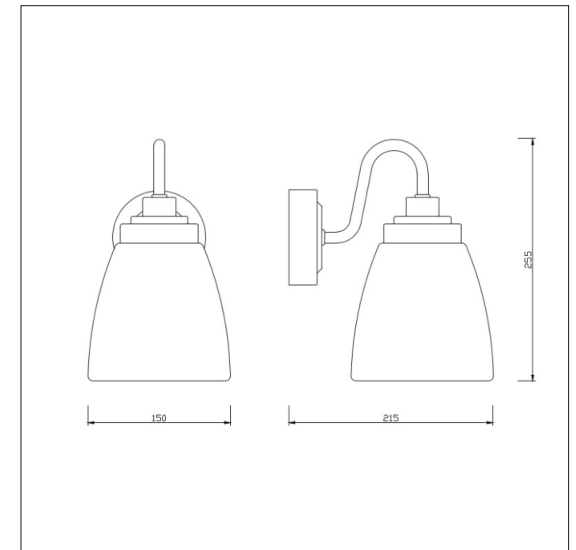

Milano Dochart Curved Glass Bathroom Wall Light

Product Specification

Brand	Milano
Input Power	230VAC
Base	E27 Base
Waterproof	IP44 Rated
Dimensions	150 x 215 x 255mm
Weight	0.9kg
Certification	CE, RoHS, LVD & EMC
Energy Rating	A++ to E

- ✓ Glass and Iron
- ✓ Chrome Finish
- ✓ IP44 Rated
- ✓ Antique-inspired
- ✓ E27 Base

⚠ Safety Information

- ✓ Use only stated voltages.
- ✗ **DO NOT** look directly into LED.
- ✗ **DO NOT** spray with chemicals.
- ✓ If in doubt use a qualified electrician.
- ✗ **NEVER** expose electrical parts when switched on.
- ✗ **DO NOT** remove PIR (if fitted).
- ✗ **DO NOT** cover with flammable materials.
- ✓ Turn off power before fitting.