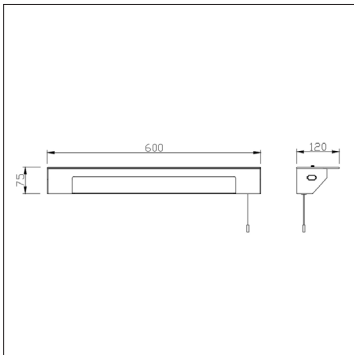

Milano Tanana LED Bathroom Shelf Light

Product Specification

Brand	Milano	Power Factor	0.5
Wattage	12W	Beam Angle	120°
Input Power	230V	Waterproof	IP44 Rated
Base	LED	Dimensions	75 x 600 x 120mm
Lifespan	20,000 Hours	Dimmable	No
Lumines	550lm	Weight	2.17kg
Colour	3000K	Certifications	CE, LVD, RoHS, EMC
CRI	80	Energy Rating	A

- ✓ Pull Switch
- ✓ Chrome Finish
- ✓ Glass Shelf
- ✓ Shaver Socket
- ✓ Simple Install

Safety Information

- ✓ Use only stated voltages.
- ✗ **DO NOT** look directly into LED.
- ✗ **DO NOT** spray with chemicals.
- ✓ If in doubt use a qualified electrician.
- ✗ **NEVER** expose electrical parts when switched on.
- ✗ **DO NOT** remove PIR (if fitted).
- ✗ **DO NOT** cover with flammable materials.
- ✓ Turn off power before fitting.