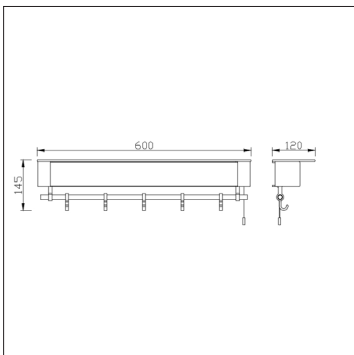

Milano Tanana LED Bathroom Shelf/Rail Light

Product Specification

Brand	Milano	Power Factor	0.5
Wattage	12W	Beam Angle	120°
Input Power	230V	Waterproof	IP44 Rated
Base	LED	Dimensions	145 x 600 x 120mm
Lifespan	20,000 Hours	Dimmable	No
Lumines	690lm	Weight	2.49kg
Colour	3000K	Certifications	CE, LVD, RoHS, EMC
CRI	80	Energy Rating	A