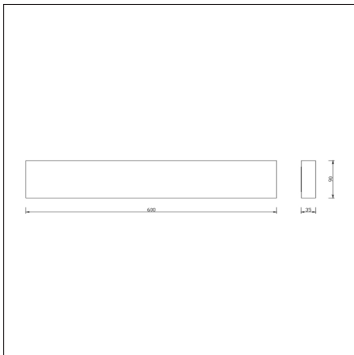

Milano Eamont Up/Down LED Bathroom Wall Light

Product Specification

Brand	Milano	Power factor	0.5
Wattage	18W	Beam Angle	120°
Input Power	230VAC	Waterproof	IP44 Rated
Base	Fixed LED	Dimensions	600 x 90 x 35mm
Lifespan	20,000 Hours	Dimmable	No
Lumens	960	Weight	1.36kg
Colour	Warm White (3000k)	Certification	CE, RoHS, LVD & EMC
CRI	80	Energy Rating	B

- ✓ Wall Mounted
- ✓ Iron and Glass
- ✓ IP44 rated
- ✓ Glossy White
- ✓ Brushed Aluminium

Safety Information

- ✓ Use only stated voltages.
- ✗ **DO NOT** look directly into LED.
- ✗ **DO NOT** spray with chemicals.
- ✓ If in doubt use a qualified electrician.
- ✗ **NEVER** expose electrical parts when switched on.
- ✗ **DO NOT** remove PIR (if fitted).
- ✗ **DO NOT** cover with flammable materials.
- ✓ Turn off power before fitting.