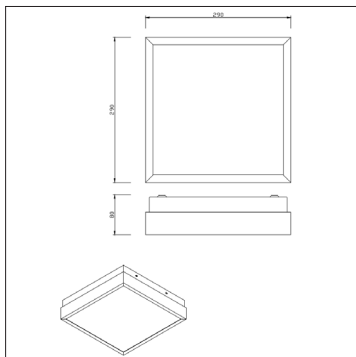

Milano

BLBATH27

Milano Orchy LED Bathroom Ceiling Light - Square

Product Specification

Brand	Milano	Power factor	0.5
Wattage	24W	Beam Angle	120°
Input Power	230VAC	Waterproof	IP44 Rated
Base	Fixed LED	Dimensions	290 x 290 x 80mm
Lifespan	20,000 Hours	Dimmable	No
Lumens	1200	Weight	2.75kg
Colour	Warm White (3000k)	Certification	CE, RoHS, LVD & EMC
CRI	80	Energy Rating	B