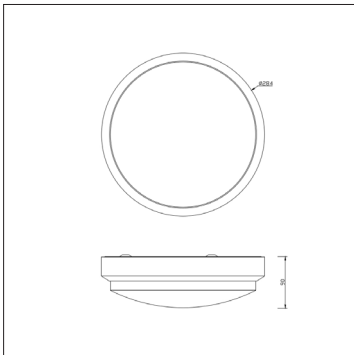

Milano Tama Curved LED Bathroom Ceiling Light

Product Specification

Brand	Milano	Power factor	0.5
Wattage	18W	Beam Angle	120°
Input Power	230VAC	Waterproof	IP44 Rated
Base	Fixed LED	Dimensions	Ø284 x 90mm
Lifespan	20,000 Hours	Dimmable	No
Lumens	850	Weight	3.35kg
Colour	Warm White (3000k)	Certification	CE, RoHS, LVD & EMC
CRI	80	Energy Rating	A

- ✓ Ceiling Mounted
- ✓ Iron and Glass
- ✓ IP44 rated
- ✓ Domed Glass Shade
- ✓ Chrome

Safety Information

- ✓ Use only stated voltages.
- ✗ **DO NOT** look directly into LED.
- ✗ **DO NOT** spray with chemicals.
- ✓ If in doubt use a qualified electrician.
- ✗ **NEVER** expose electrical parts when switched on.
- ✗ **DO NOT** remove PIR (if fitted).
- ✗ **DO NOT** cover with flammable materials.
- ✓ Turn off power before fitting.