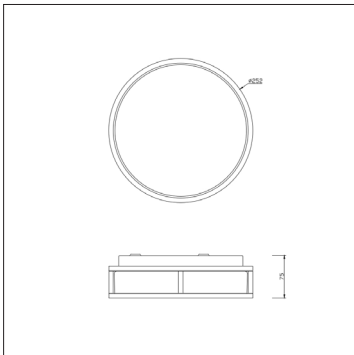

### Product Specification

Brand	<b>Milano</b>	Power factor	<b>0.5</b>
Wattage	<b>12W</b>	Beam Angle	<b>120°</b>
Input Power	<b>230VAC</b>	Waterproof	<b>IP44 Rated</b>
Base	<b>Fixed LED</b>	Dimensions	<b>Ø252 x 75mm</b>
Lifespan	<b>20,000 Hours</b>	Dimmable	<b>No</b>
Lumens	<b>800</b>	Weight	<b>1.75 kg</b>
Colour	<b>Warm White (3000k)</b>	Certification	<b>CE, RoHS, LVD &amp; EMC</b>
CRI	<b>80</b>	Energy Rating	<b>A</b>