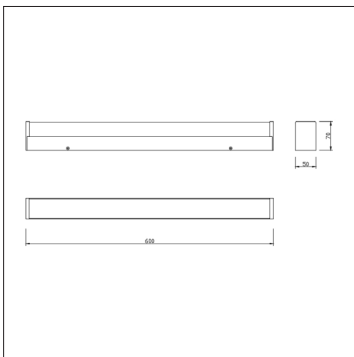

## Milano Brazos LED Bathroom Wall Light

### Product Specification

Brand	<b>Milano</b>	Input Power	<b>220-240VAC</b>
Wattage	<b>12W</b>	Beam Angle	<b>N/A</b>
Base	<b>LED</b>	Waterproof	<b>IP44</b>
Lifespan	<b>20,000 Hours</b>	Dimensions	<b>600 x 70 x 50mm</b>
Lumens	<b>900</b>	Dimmable	<b>No</b>
Colour	<b>Warm White (3000k)</b>	Weight	<b>0.25kgs</b>
CRI	<b>80</b>	Certification	<b>CE, RoHS, LVD &amp; EMC</b>
Power factor	<b>N/A</b>	Energy Rating	<b>A</b>