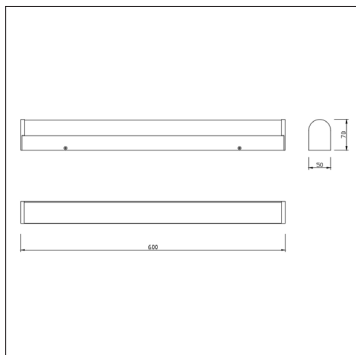

Milano Darent LED curved Bathroom Wall Light

Product Specification

Brand	Milano	Input Power	220-240VAC
Wattage	12W	Beam Angle	N/A
Base	LED	Waterproof	IP44
Lifespan	20,000 Hours	Dimensions	600 x 70 x 50mm
Lumens	1000	Dimmable	No
Colour	Warm White (3000k)	Weight	0.25kgs
CRI	80	Certification	CE, RoHS, LVD & EMC
Power factor	N/A	Energy Rating	A