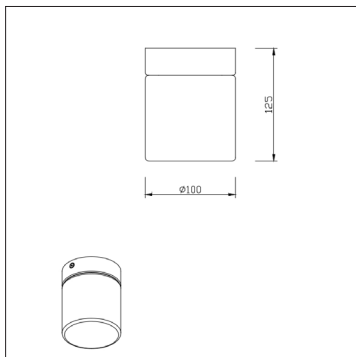

Milano Tama LED Bathroom Ceiling Light

Product Specification

Brand	Milano	Input Power	220-240VAC
Wattage	6W	Beam Angle	N/A
Base	LED	Waterproof	IP44
Lifespan	20,000 Hours	Dimensions	ø100 x 125mm
Lumens	510	Dimmable	No
Colour	Warm White (3000k)	Weight	0.17kgs
CRI	80	Certification	CE, RoHS, LVD & EMC
Power factor	N/A	Energy Rating	A