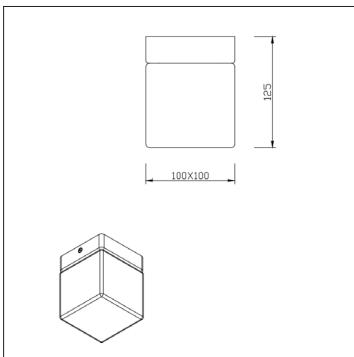

Milano Brazos LED Square Bathroom Ceiling Light

Product Specification

Brand	Milano	Input Power	220-240VAC
Wattage	6W	Beam Angle	N/A
Base	LED	Waterproof	IP44
Lifespan	20,000 Hours	Dimensions	100 x 100 x 125mm
Lumens	450	Dimmable	No
Colour	Warm White (3000k)	Weight	0.17kgs
CRI	80	Certification	CE, RoHS, LVD & EMC
Power factor	N/A	Energy Rating	A