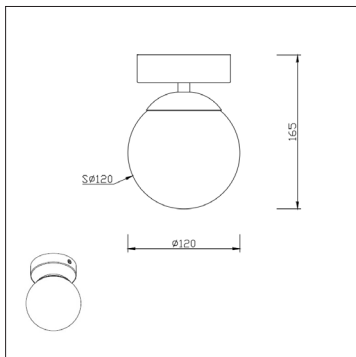

Milano Lune LED Bathroom Ceiling Light

Product Specification

Brand	Milano	Input Power	220-240VAC
Wattage	6W	Beam Angle	N/A
Base	LED	Waterproof	IP44
Lifespan	20,000 Hours	Dimensions	ø120 x 165mm
Lumens	560	Dimmable	No
Colour	Warm White (3000k)	Weight	0.18kgs
CRI	80	Certification	CE, RoHS, LVD & EMC
Power factor	N/A	Energy Rating	A