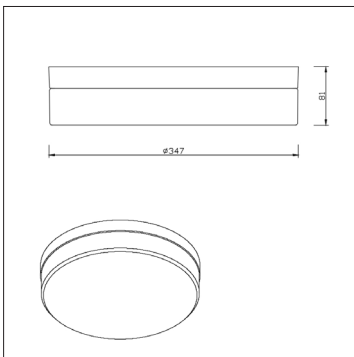

### Product Specification

Brand	<b>Milano</b>	Input Power	<b>220-240VAC</b>
Wattage	<b>24W</b>	Beam Angle	<b>N/A</b>
Base	<b>LED</b>	Waterproof	<b>IP44</b>
Lifespan	<b>20,000 Hours</b>	Dimensions	<b>ø347 x 81mm</b>
Lumens	<b>1300</b>	Dimmable	<b>No</b>
Colour	<b>Warm White (3000k)</b>	Weight	<b>0.3kgs</b>
CRI	<b>80</b>	Certification	<b>CE, RoHS, LVD &amp; EMC</b>
Power factor	<b>N/A</b>	Energy Rating	<b>A</b>