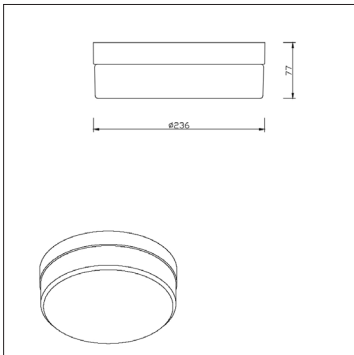

Milano Tama LED Bathroom Ceiling Light

Product Specification

Brand	Milano	Input Power	220-240VAC
Wattage	12W	Beam Angle	N/A
Base	LED	Waterproof	IP44
Lifespan	20,000 Hours	Dimensions	ø236 x 77mm
Lumens	670	Dimmable	No
Colour	Warm White (3000k)	Weight	0.22kgs
CRI	80	Certification	CE, RoHS, LVD & EMC
Power factor	N/A	Energy Rating	A