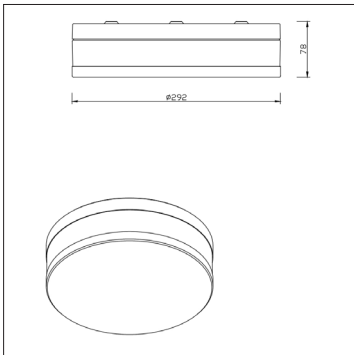

Milano Enns LED Bathroom Ceiling Light

Product Specification

Brand	Milano	Input Power	220-240VAC
Wattage	18W	Beam Angle	N/A
Base	LED	Waterproof	IP44
Lifespan	20,000 Hours	Dimensions	ø292 x 78mm
Lumens	830	Dimmable	No
Colour	Warm White (3000k)	Weight	0.3kgs
CRI	80	Certification	CE, RoHS, LVD & EMC
Power factor	N/A	Energy Rating	A