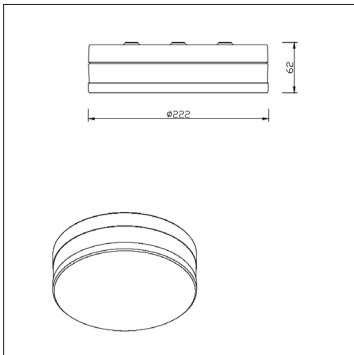

### Product Specification

Brand	<b>Milano</b>	Input Power	<b>220-240VAC</b>
Wattage	<b>12W</b>	Beam Angle	<b>N/A</b>
Base	<b>LED</b>	Waterproof	<b>IP44</b>
Lifespan	<b>20,000 Hours</b>	Dimensions	<b>ø222 x 62mm</b>
Lumens	<b>540</b>	Dimmable	<b>No</b>
Colour	<b>Warm White (3000k)</b>	Weight	<b>0.2kgs</b>
CRI	<b>80</b>	Certification	<b>CE, RoHS, LVD &amp; EMC</b>
Power factor	<b>N/A</b>	Energy Rating	<b>A</b>