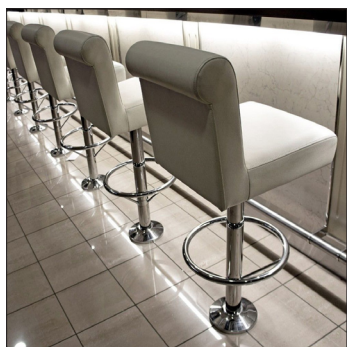

# Biard Indoor LED Strip Light Bright Cool White IP20 8mm x 5m