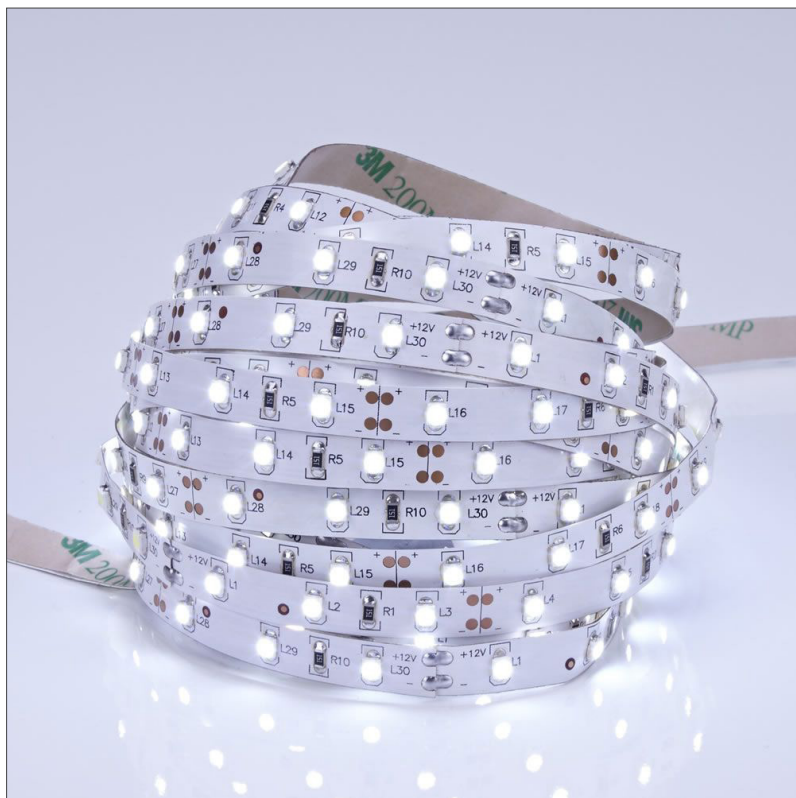

# Biard Indoor LED Strip Light Bright Cool White IP20 8mm x 5m

## Product Features

- ✓ IP20 Rated
- ✓ Adhesive backing
- ✓ 120° Beam Angle
- ✓ 40,000 hour lifespan
- ✓ Cut to adjust size

## Product Specification

Brand	<b>Biard LED</b>
Wattage (w)	<b>4W-16W</b>
Base	<b>LED</b>
Lifespan	<b>40,000 Hours</b>
Lumens	<b>360 (per/m)</b>
Wattage Equivalent	<b>N/A</b>
Colour	<b>Cool White</b>
CRI (Ra>)	<b>70</b>
Power Factor	<b>N/A</b>
Input Power	<b>12VDC</b>
Beam Angle	<b>120°</b>
Waterproof	<b>IP20</b>
Dimensions	<b>5000 x 8mm</b>
Dimmable	<b>Yes</b>
Weight	<b>1.00kg</b>
Certification	<b>CE, RoHS, LVD &amp; EMC</b>