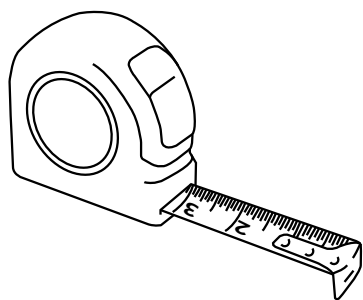

Milano

Furniture Handle

Installation Guide

Installation

Tools required for installing:

Knob Handle