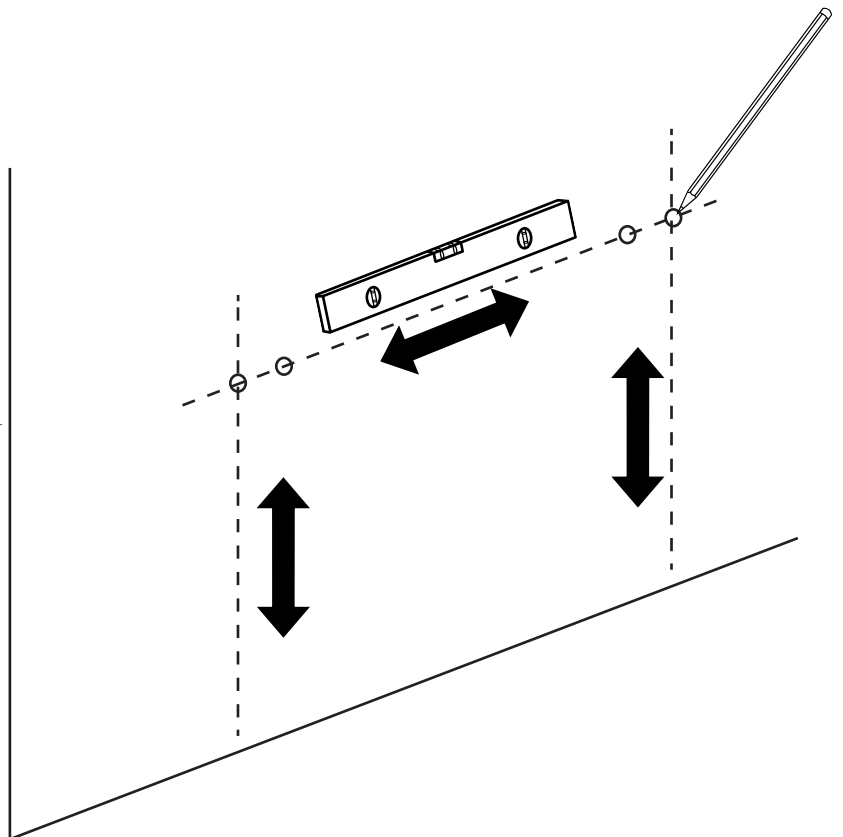

Milano

Wall Hung Vanity Unit

Installation Guide

Installation

Tools required for installing:

35mm

Water

Parts included:

x4

x4

1

2

3

4

5

6