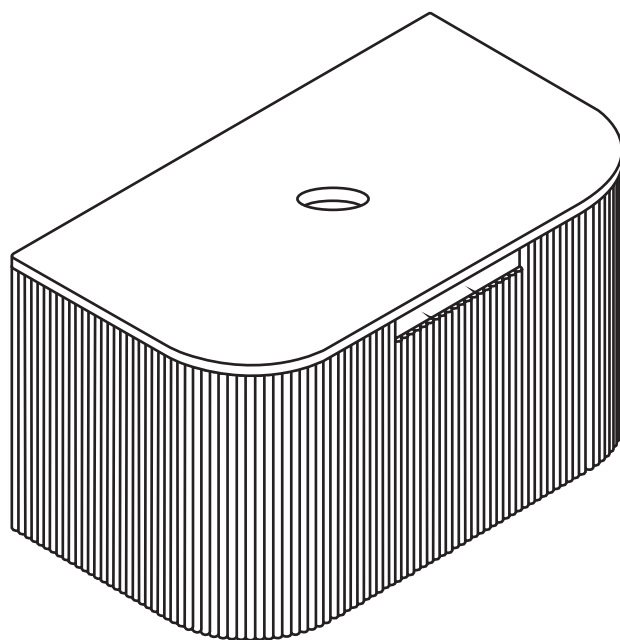

Milano

Wall Hung Vanity Unit

Installation Guide

Installation

Tools required for installing:

35mm

Water

Parts included: