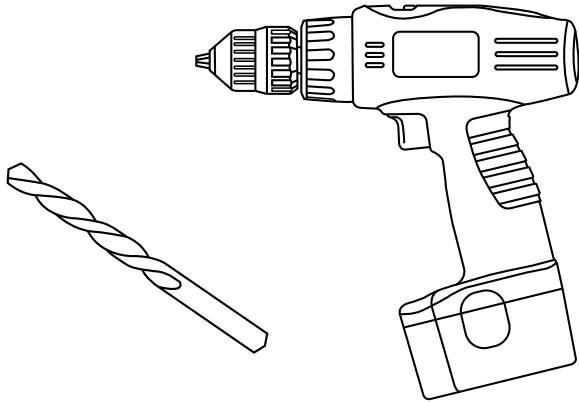

Milano

Wall Hung Vanity Unit

Installation Guide

Installation

Tools required for installing:

35mm

Water

Parts included: