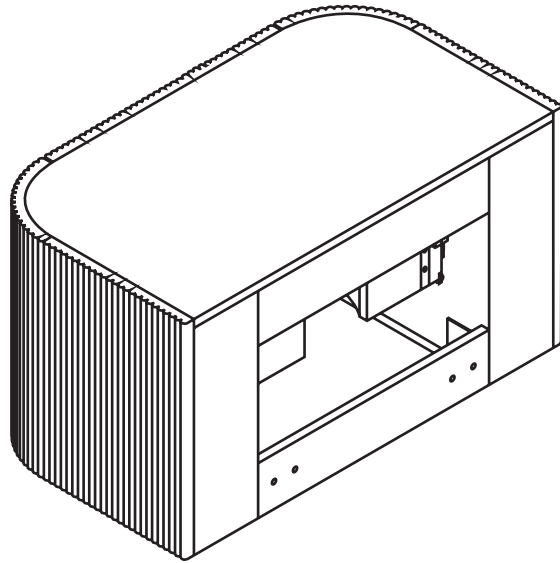

Milano

Wall Hung Vanity Unit

Installation Guide

Installation

Tools required for installing:

35mm

Water

Parts included: