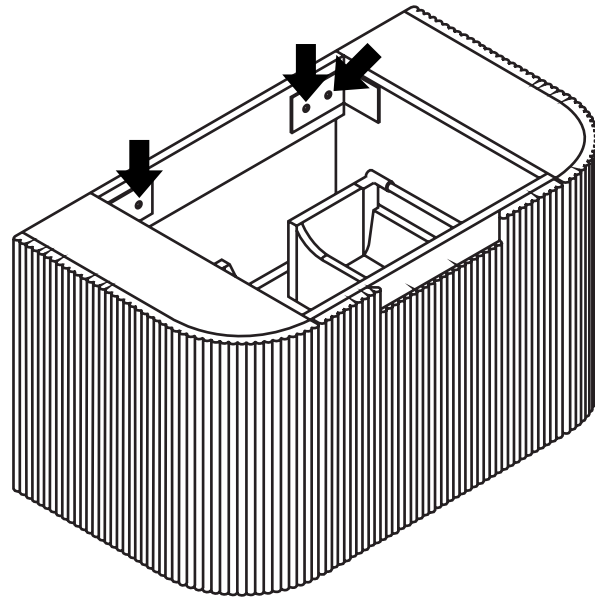

Milano

Wall Hung Vanity Unit

Installation Guide

Installation

Tools required for installing:

35mm

Water

Parts included:

x4

x4

1

2

3

4

5

6