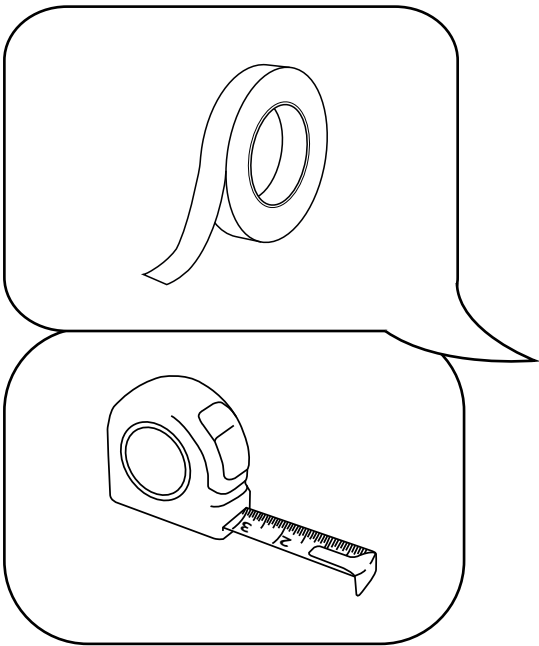

i *Optional*

1