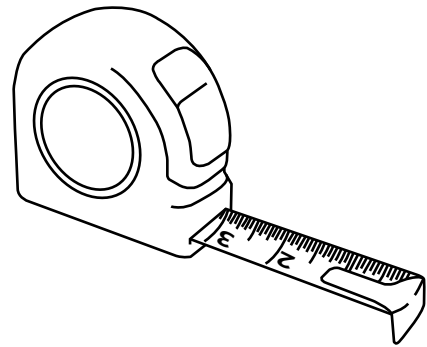

Milano

Wall Hung Vanity Unit

Installation Guide

Installation

Tools required for installing:

35mm

Water

Parts included: