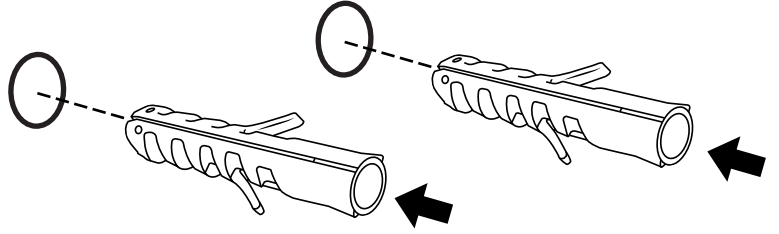

Milano

Wall Hung Vanity Unit

Installation Guide

Installation

Tools required for installing:

35mm

Water

Parts included:

x4

x4

1

2

3

4

5

6