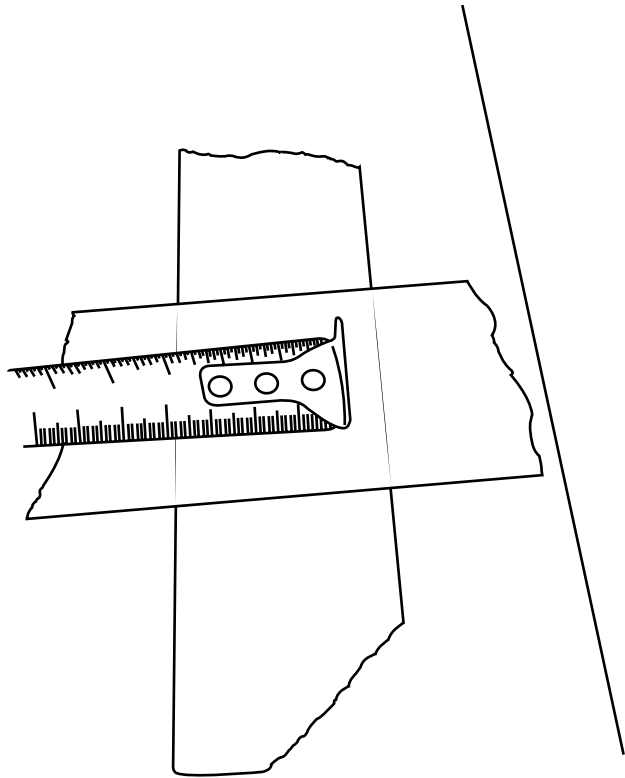

i *Optional*

1