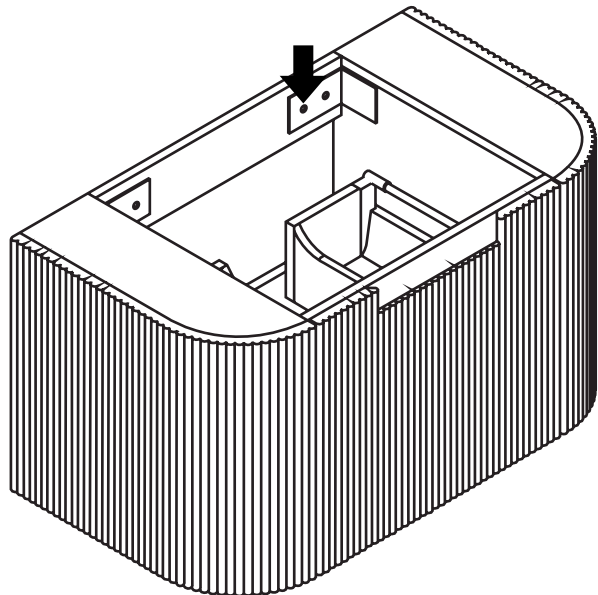

Milano

Wall Hung Vanity Unit

Installation Guide

Installation

Tools required for installing:

35mm

Water

Parts included:

x4

x4

1

2

3

4

5

6