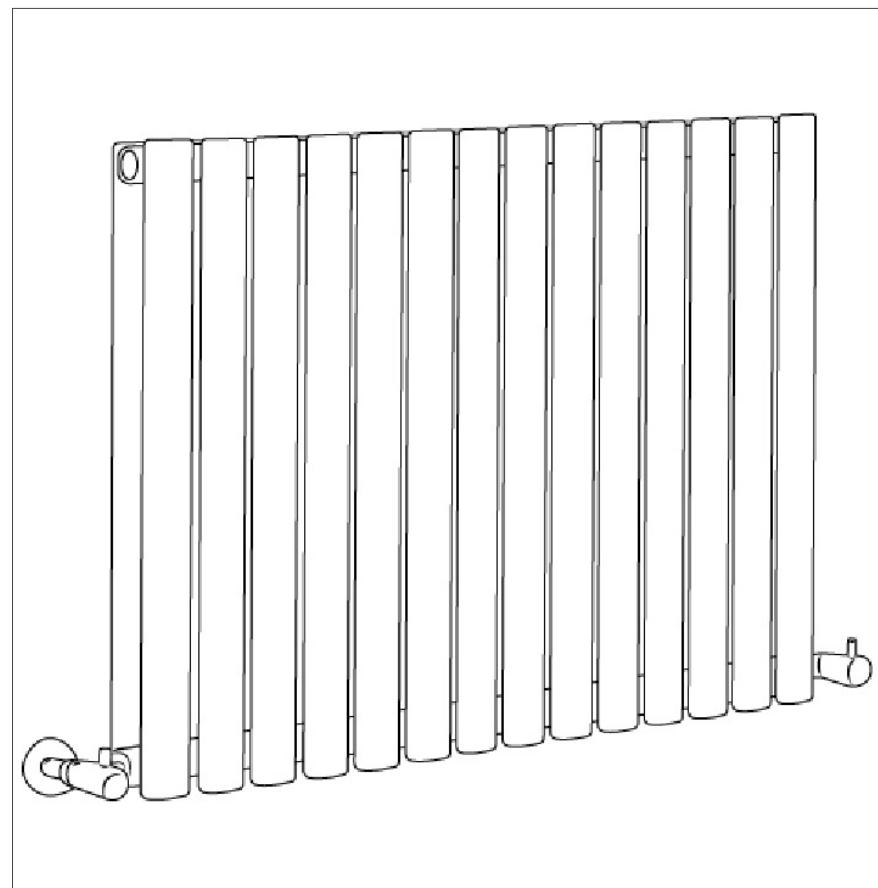

Milano

HEIGHT (MM)	WIDTH (MM)	SINGLE / DOUBLE	PIPE CENTRES (MM)	WEIGHT (KG)	BTU T30	BTU T50	BTU T65	WATT T30	WATT T50	WATT T65	PROJECTION FROM WALL (MM)	WALL TO CENTRE TAPPING (MM)
635mm	415mm	Single	505mm (aprox)	10	582	1,129	1,588	170	331	465	86mm	47mm
635mm	595mm	Single	685mm (aprox)	13.6	831	1,614	2,269	244	473	665	86mm	47mm
635mm	834mm	Single	924mm (aprox)	18	1,163	2,259	3,176	341	662	931	86mm	47mm
635mm	1000mm	Single	1090mm (aprox)	21.5	1,411	2,740	3,852	414	803	1129	86mm	47mm
635mm	1180mm	Single	1270mm (aprox)	22	1,661	3,224	4,533	487	945	1329	86mm	47mm
635mm	1411mm	Single	1501mm (aprox)	30	1,993	3,869	5,440	584	1134	1594	86mm	47mm
635mm	1647mm	Single	1737mm (aprox)	35	2,325	4,514	6,347	681	1323	1860	86mm	47mm
635mm	415mm	Double	505mm (aprox)	16.8	903	1,754	2,466	265	514	723	104mm	65mm
635mm	595mm	Double	685mm (aprox)	23.1	1,292	2,508	3,526	379	735	1033	104mm	65mm
635mm	834mm	Double	924mm (aprox)	27	1,808	3,511	4,936	530	1029	1447	104mm	65mm
635mm	1000mm	Double	1090mm (aprox)	36.1	2,195	4,262	5,992	643	1249	1756	104mm	65mm
635mm	1180mm	Double	1270mm (aprox)	40	2,583	5,016	7,052	757	1470	2067	104mm	65mm
635mm	1411mm	Double	1501mm (aprox)	46.5	3,100	6,019	8,462	908	1764	2480	104mm	65mm
635mm	1647mm	Double	1737mm (aprox)	40	3,616	7,022	9,873	1060	2058	2894	104mm	65mm