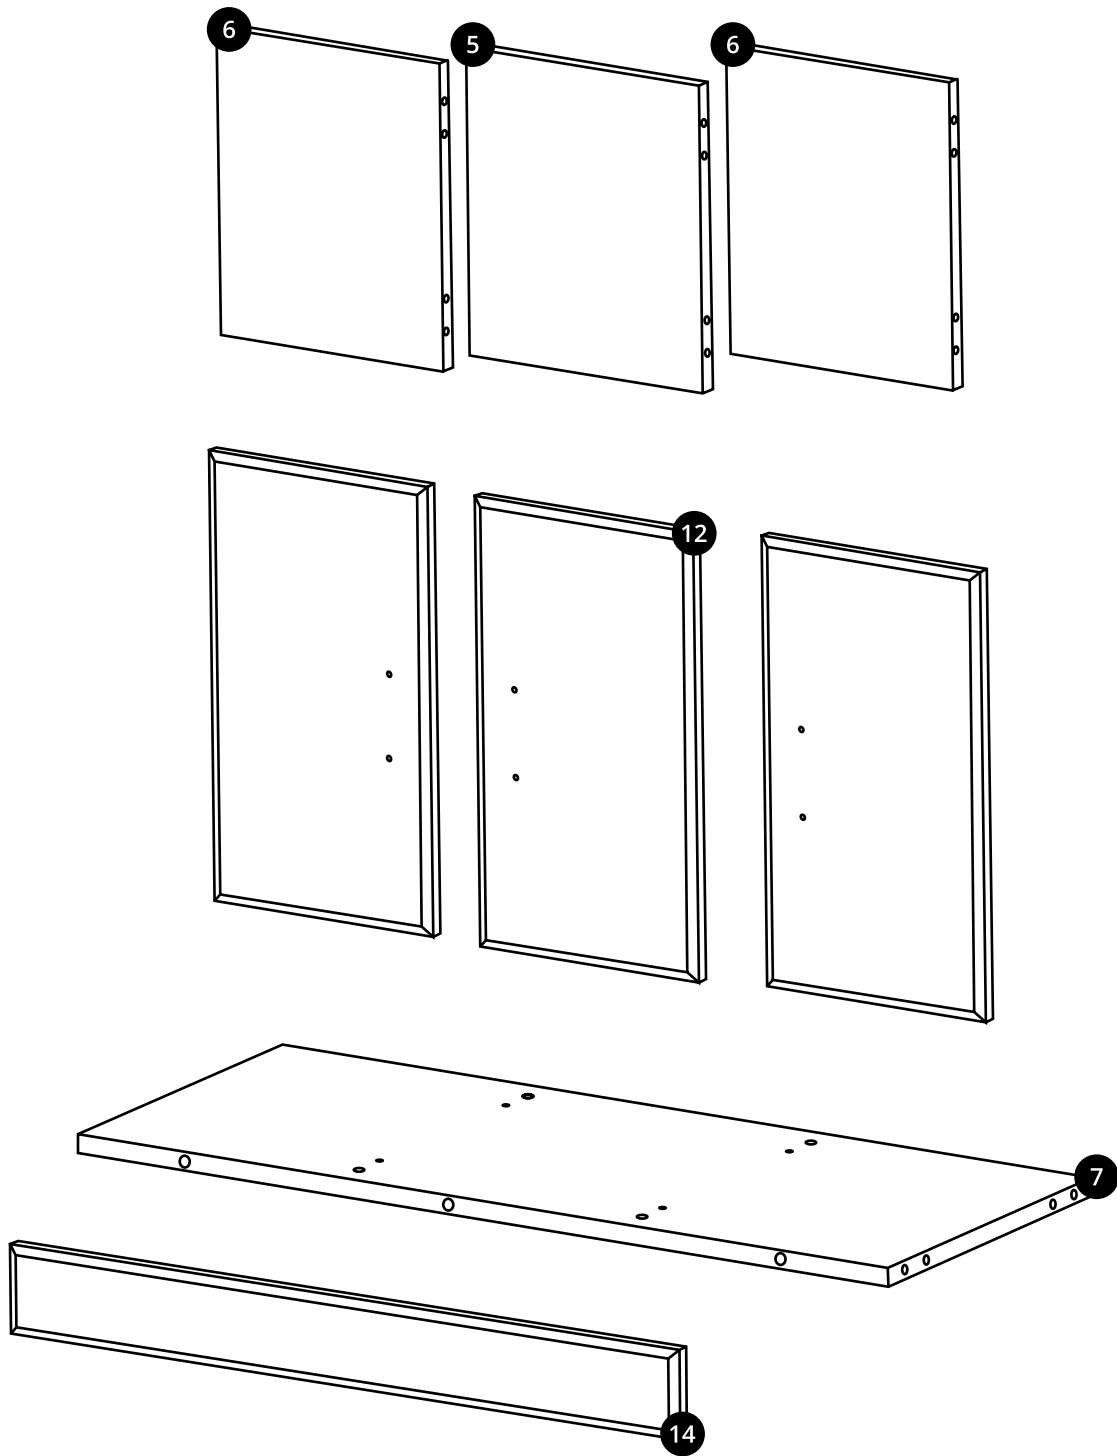

Milano

850mm Cabinet and Basin

Installation Guide

Installation

Tools required for installing:

Parts included:

Parts included:

Parts included: