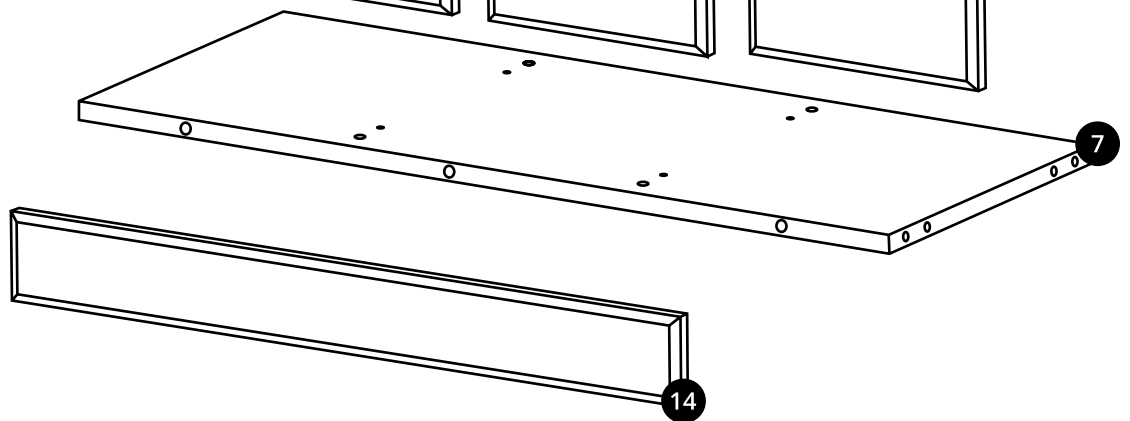

Milano

850mm Vanity Unit

Installation Guide

Installation

Tools required for installing:

Parts included:

Parts included:

Parts included:

A

x24

B

x24

C

x52

D

x12