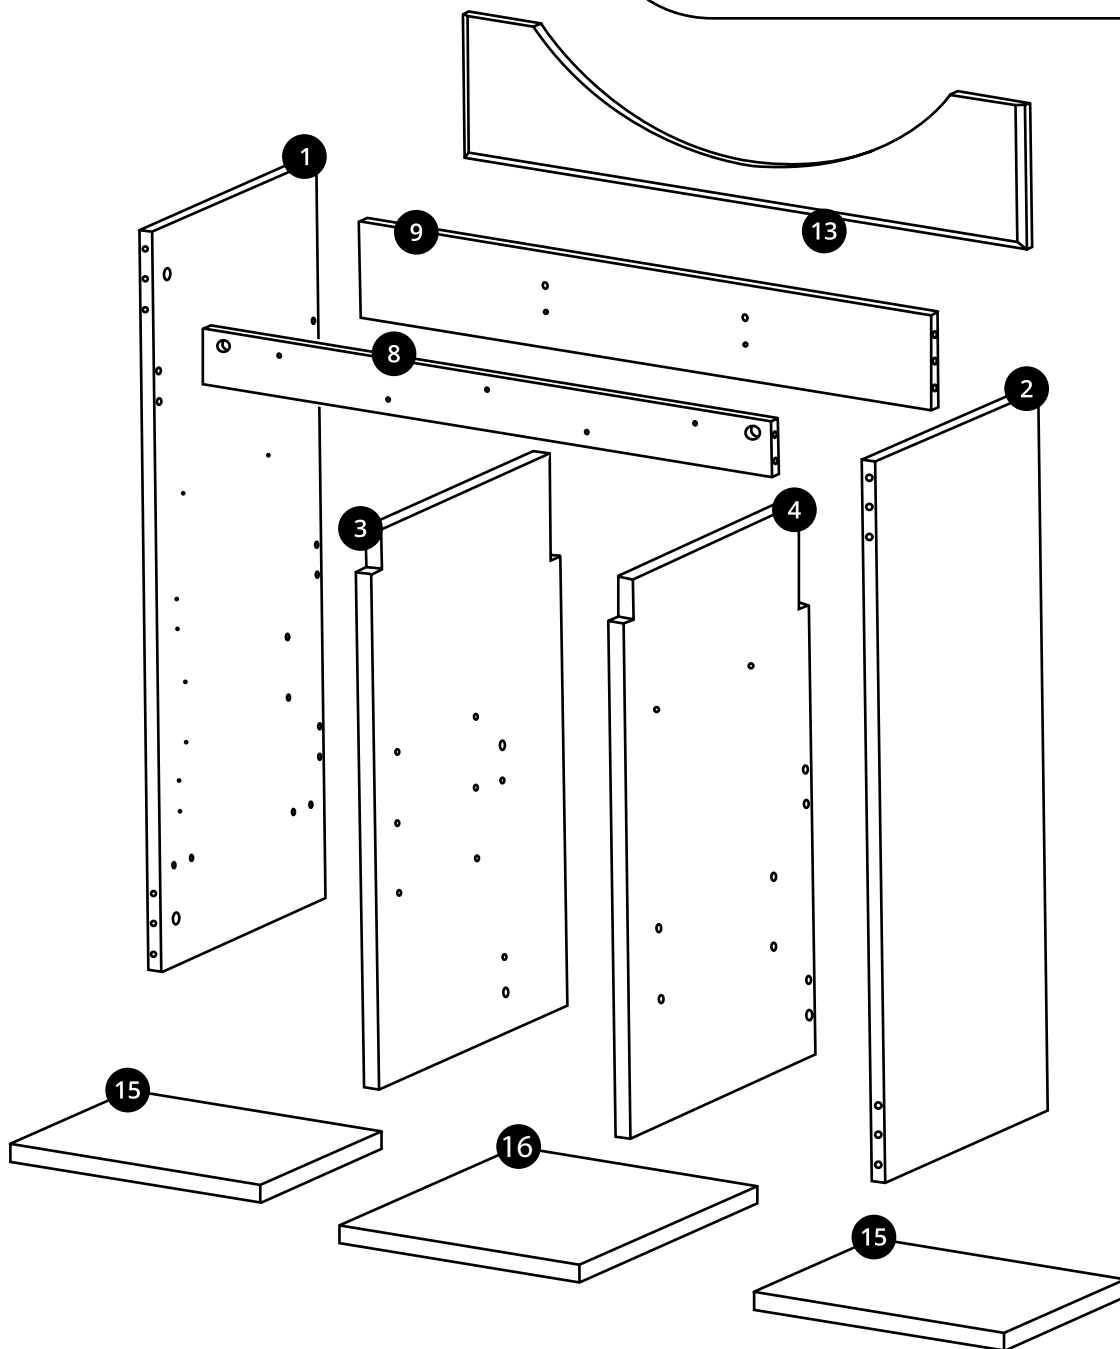

Milano

850mm Vanity Unit

Installation Guide

Installation

Tools required for installing:

Parts included:

Parts included:

Parts included:

A

x24

B

x24

C

x52

D

x12