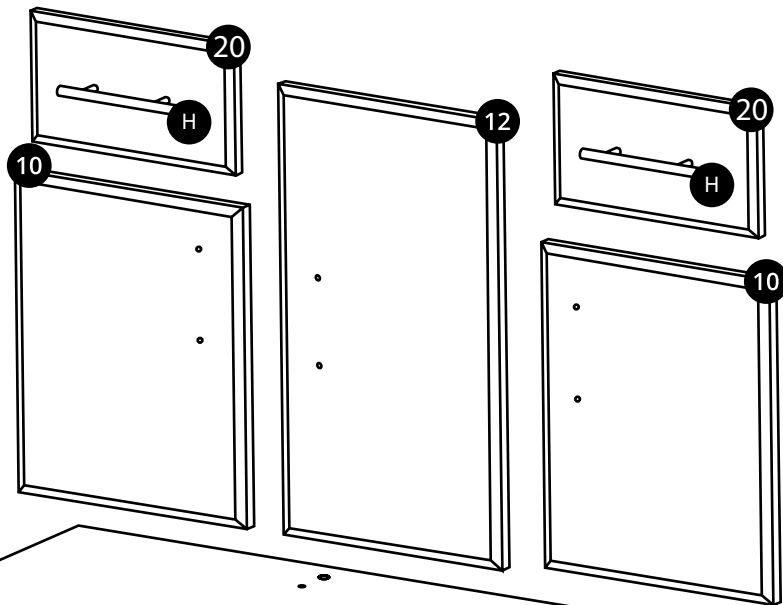

Milano

850mm Vanity Unit

Installation Guide

Installation

Tools required for installing:

Parts included:

Parts included:

Parts included:

A

x24

B

x24

C

x52

D

x12