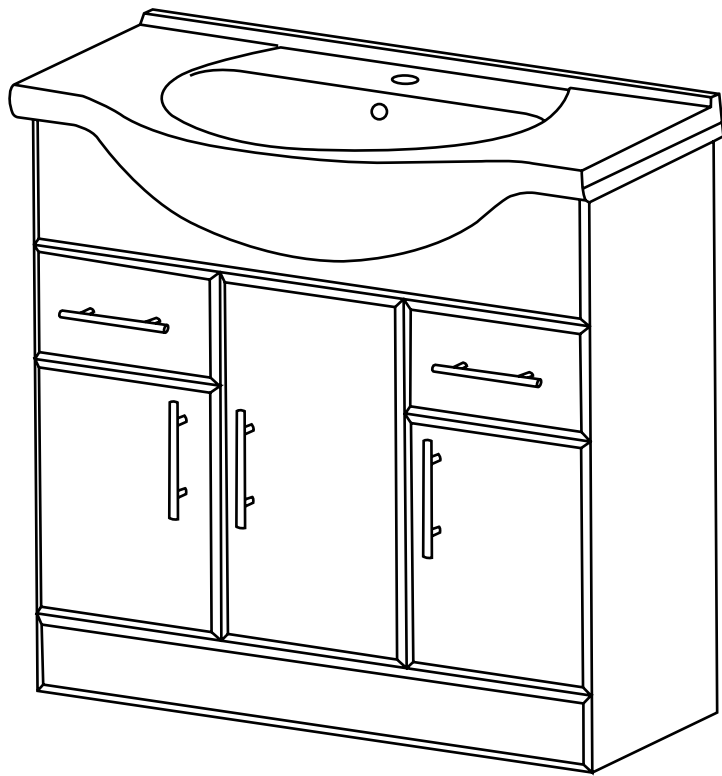

Milano

850mm Vanity Unit

Installation Guide

Installation

Tools required for installing:

Parts included:

Parts included:

Parts included: