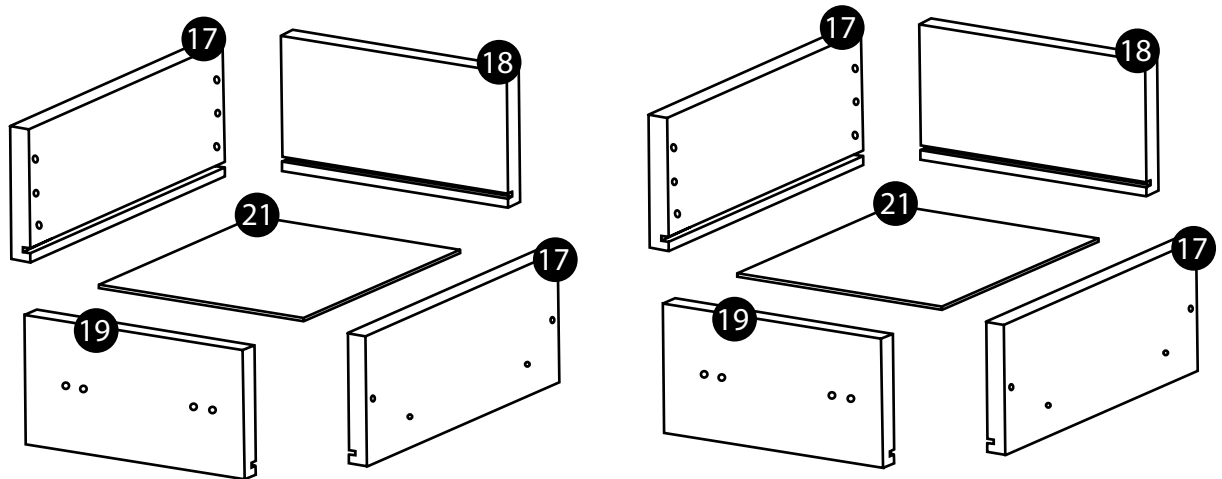

Milano

850mm Vanity Unit

Installation Guide

Installation

Tools required for installing:

Parts included:

Parts included:

Parts included:

A

x24

B

x24

C

x52

D

x12