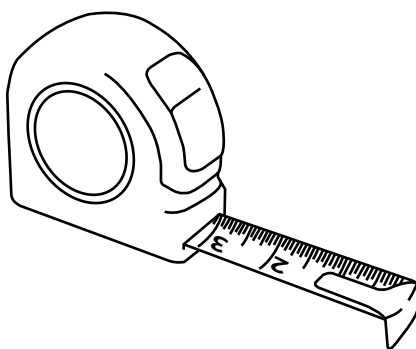

# Milano

400mm Floor Standing Vanity Unit

Installation Guide

# Installation

---

*Tools required for installing:*

Parts included:

Parts included:

**A**  
x12

**B**  
x12

**C**  
x14