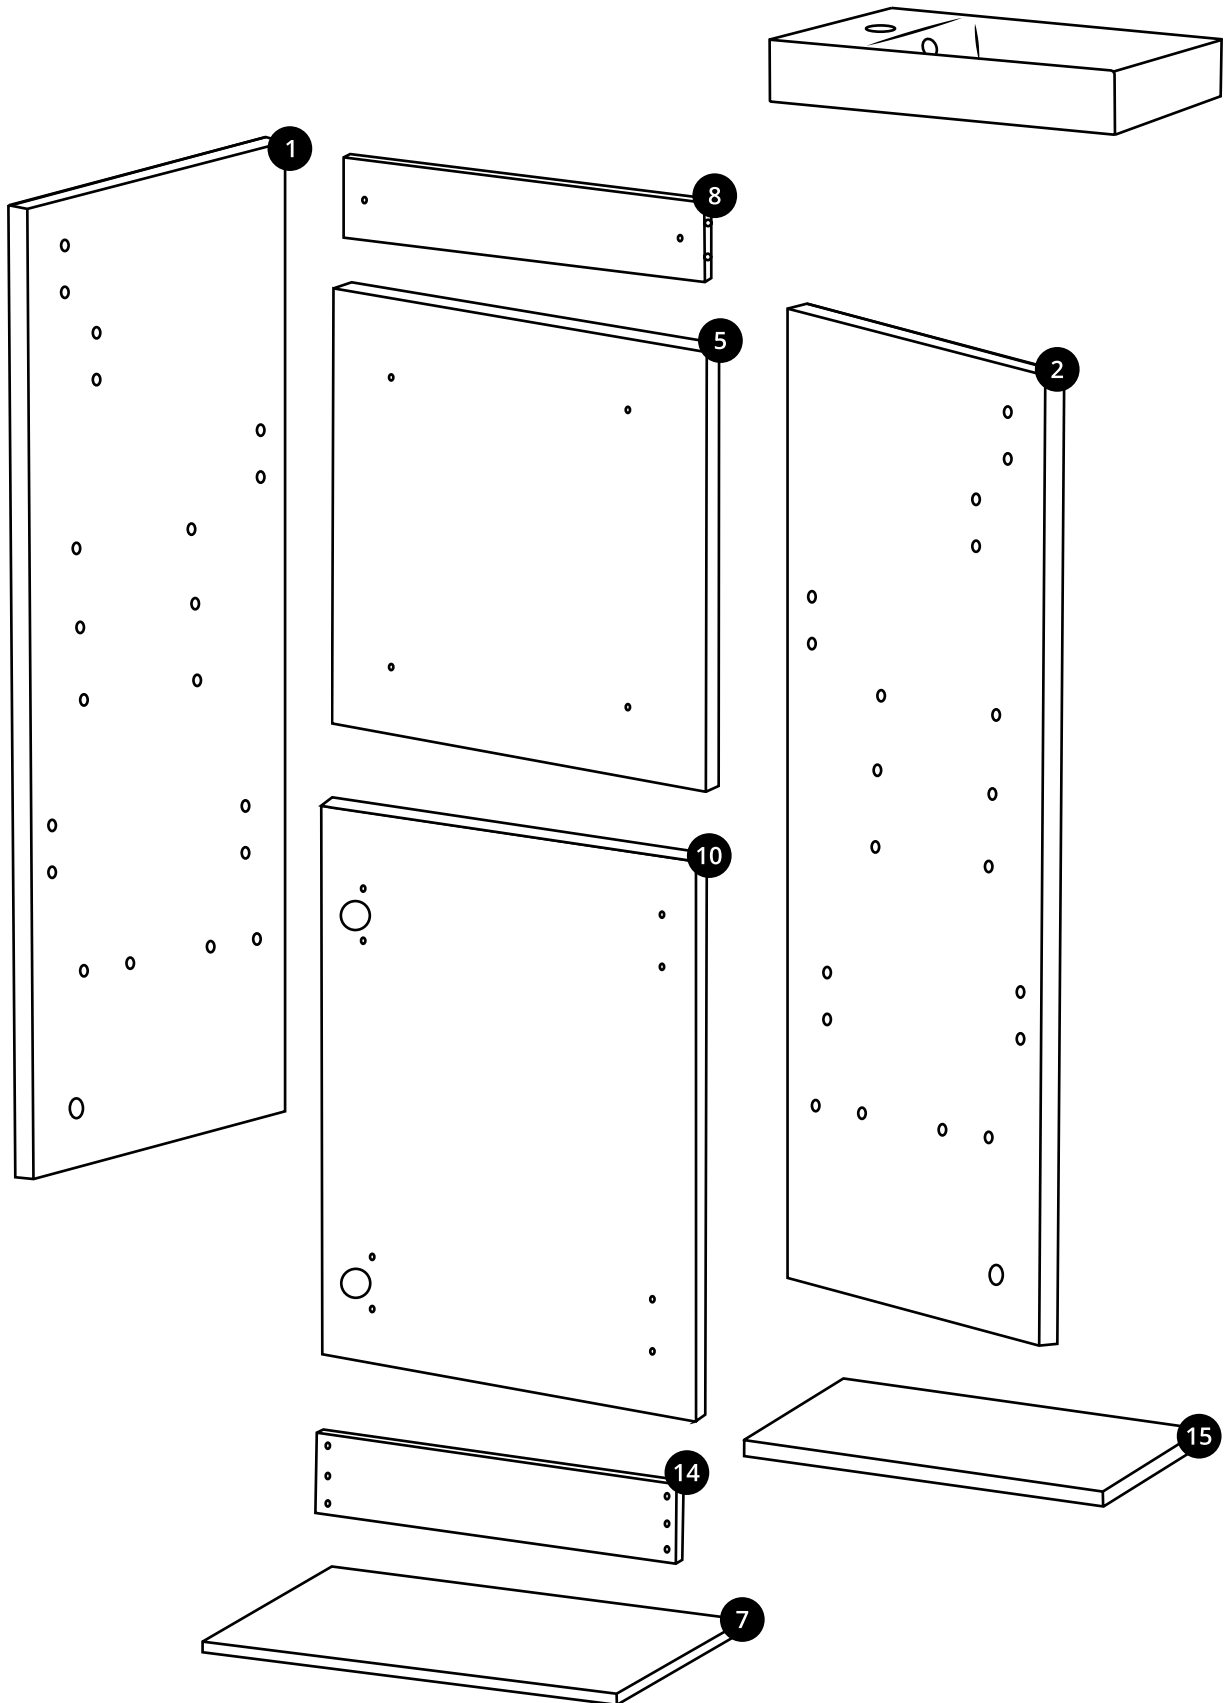

# Milano

400mm Floor Standing Vanity Unit

Installation Guide

# Installation

---

*Tools required for installing:*

Parts included:

Parts included:

**A**  
x12

**B**  
x12

**C**  
x14