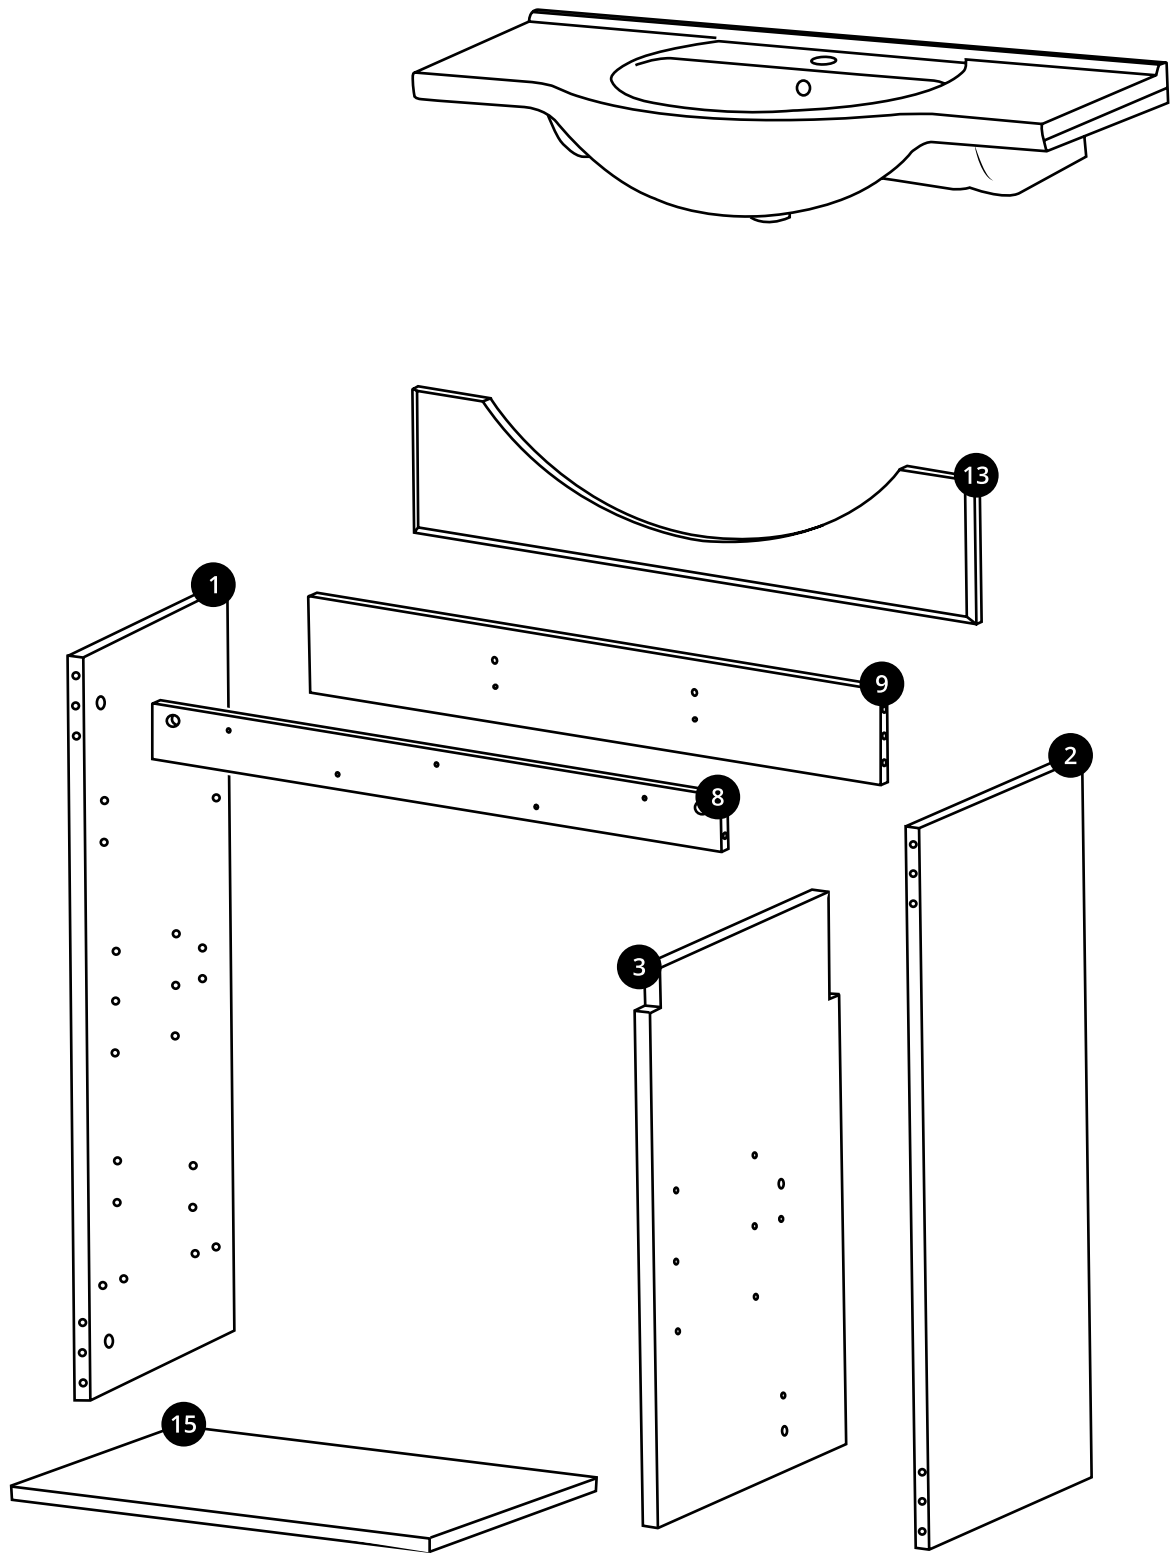

Milano

1050mm Vanity Unit

Installation Guide

Installation

Tools required for installing:

Parts included:

Parts included:

Parts included: