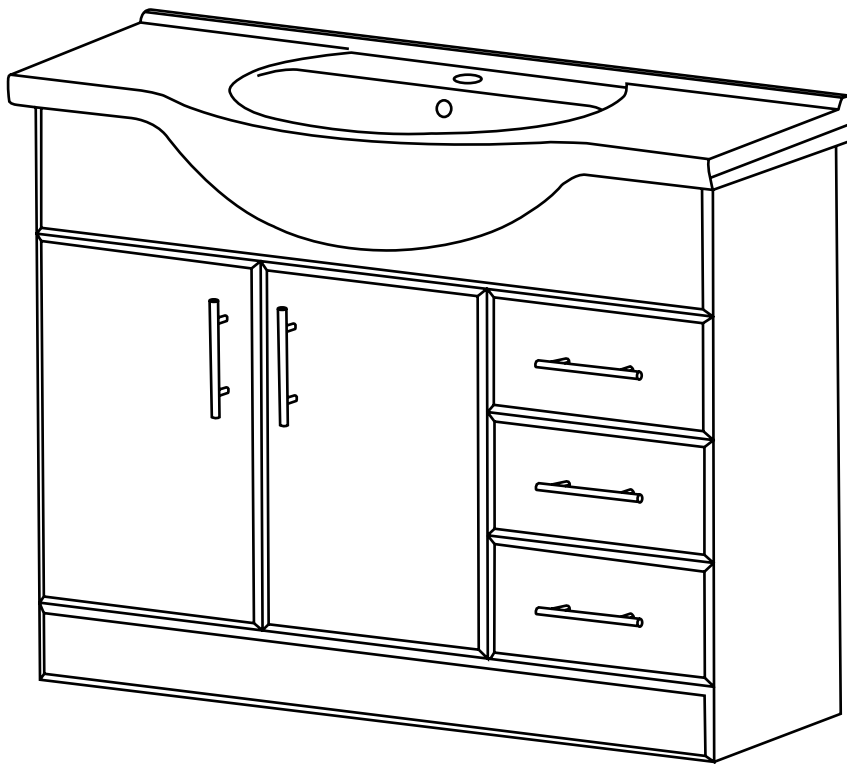

Milano

1050mm Vanity Unit

Installation Guide

Installation

Tools required for installing:

Parts included:

Parts included:

Parts included: