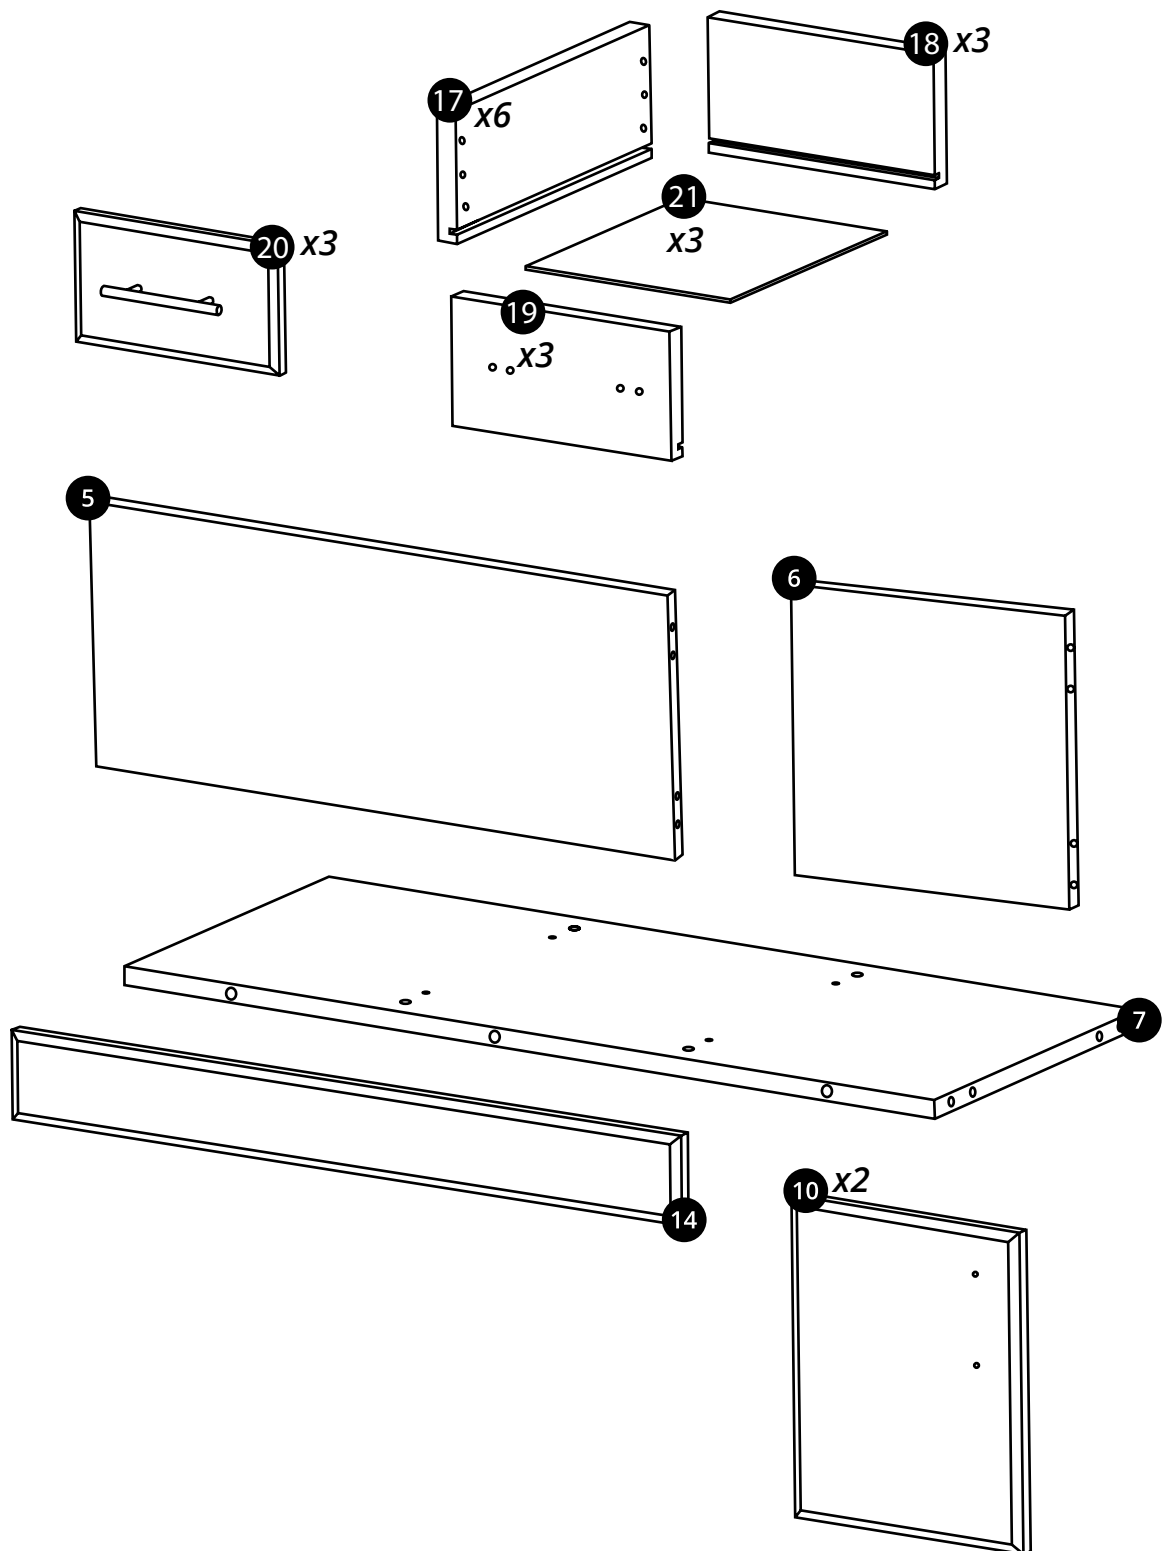

Milano

1050mm Vanity Unit

Installation Guide

Installation

Tools required for installing:

Parts included:

Parts included:

Parts included: