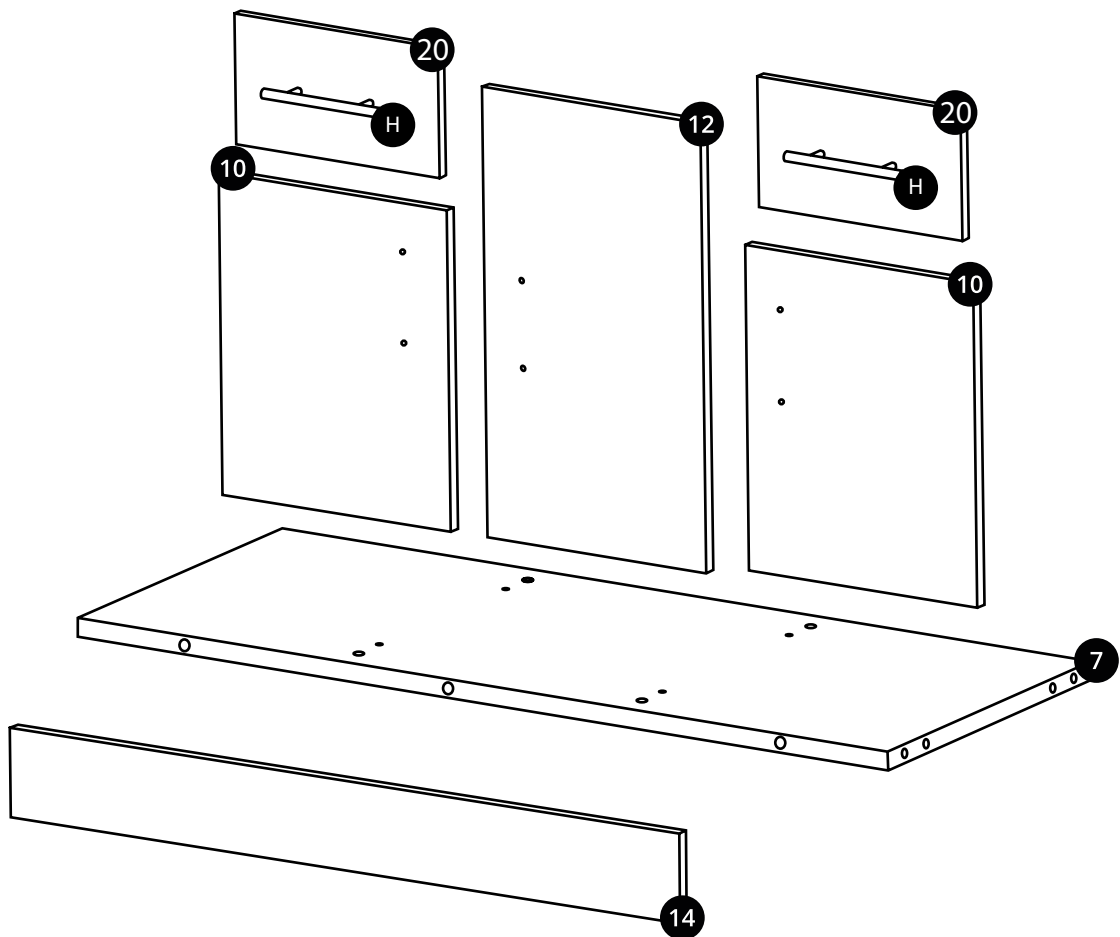

Milano

1000mm Vanity Unit

Installation Guide

Installation

Tools required for installing:

Parts included:

Parts included:

A
x24