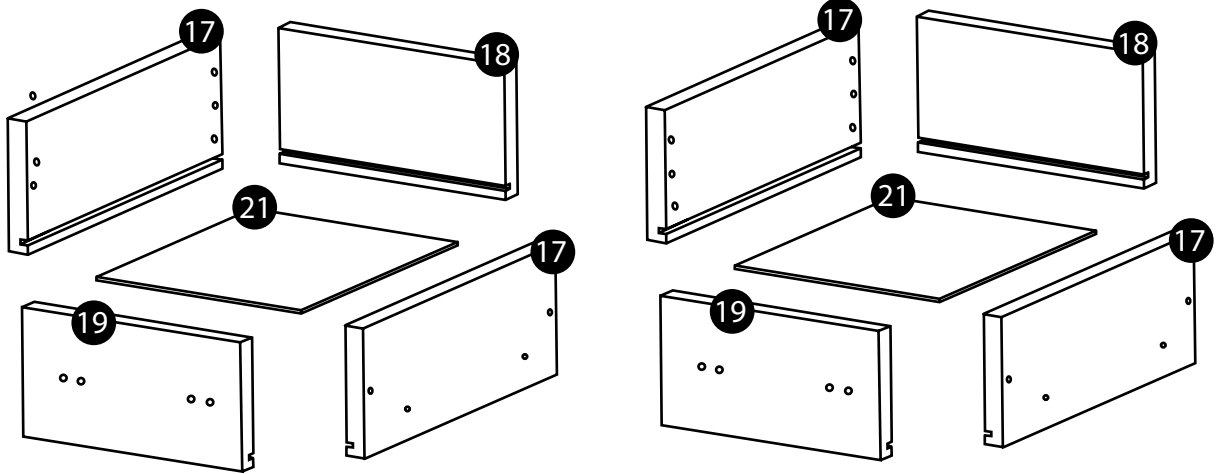

Milano

1000mm Vanity Unit

Installation Guide

Installation

Tools required for installing:

Parts included:

Parts included:

A
x24