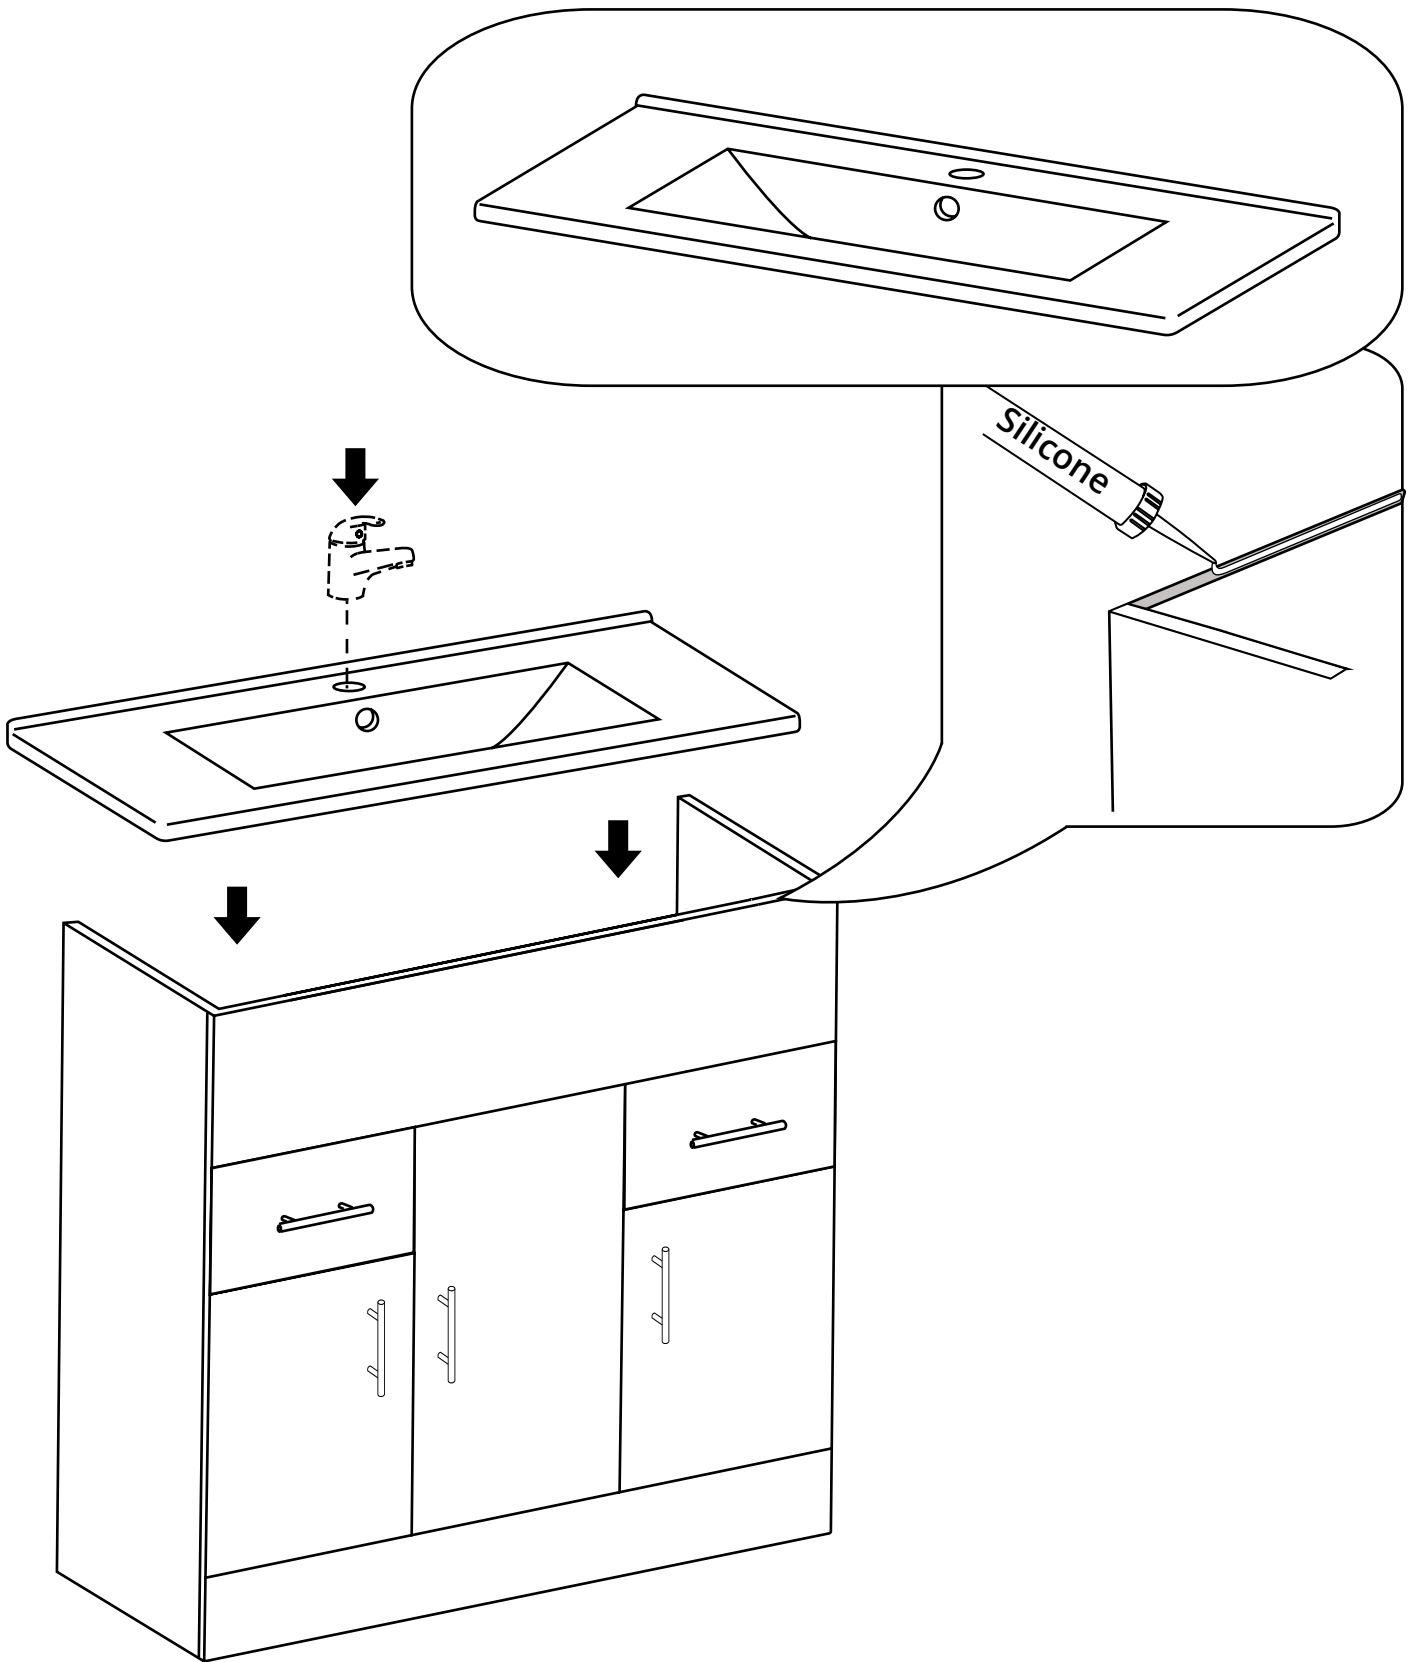

If you require any additional information or have any issues with this product please refer to the website.