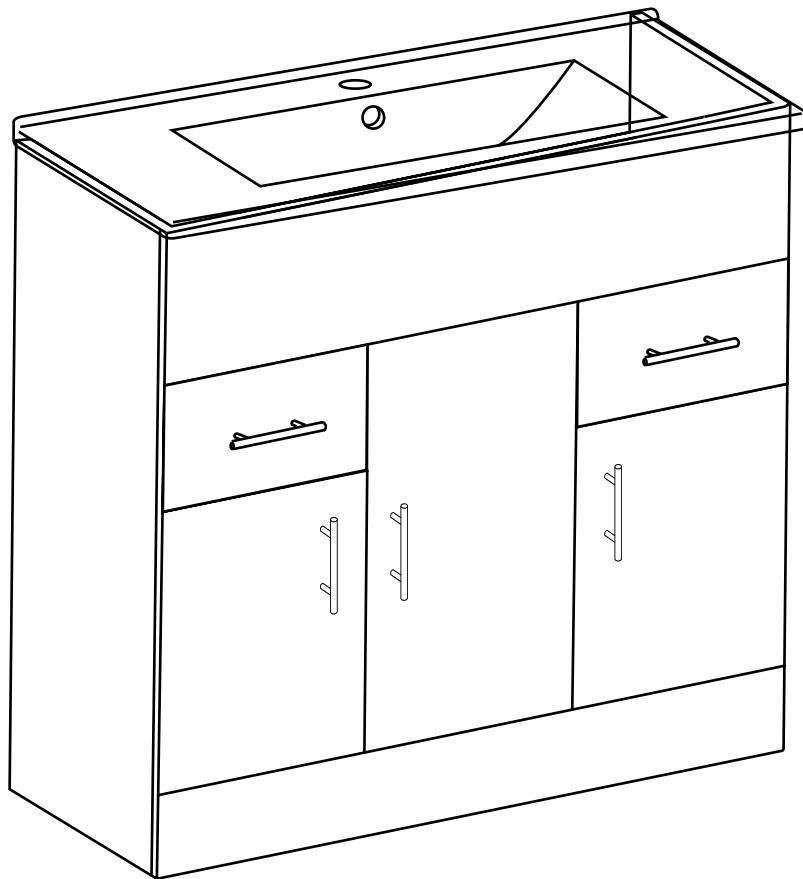

Milano

1000mm Vanity Unit

Installation Guide

Installation

Tools required for installing:

Parts included:

Parts included:

A
x24