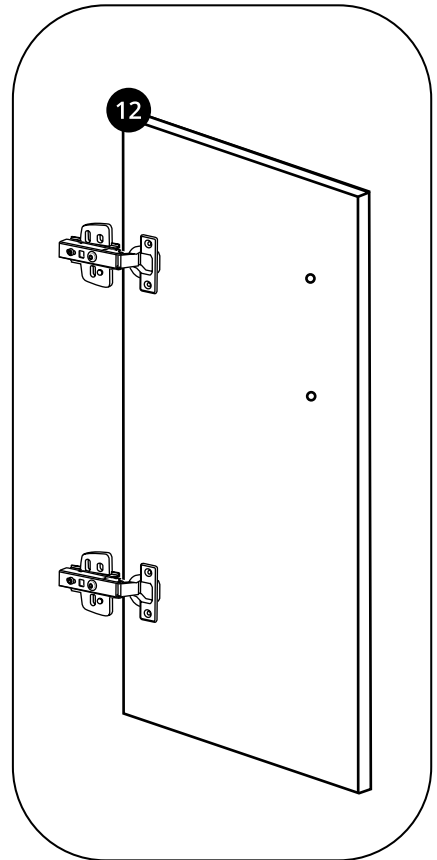

Milano

1000mm Vanity Unit

Installation Guide

Installation

Tools required for installing:

Parts included:

Parts included:

A
x24

B
x24

C
x50

D
x12

E
x44

F x4

G
x6

H
x5

I
x7

12

13

14

15

16

17

18

19

20

21

22

23

24

25

26

If you require any additional information or have any issues with this product please refer to the website.