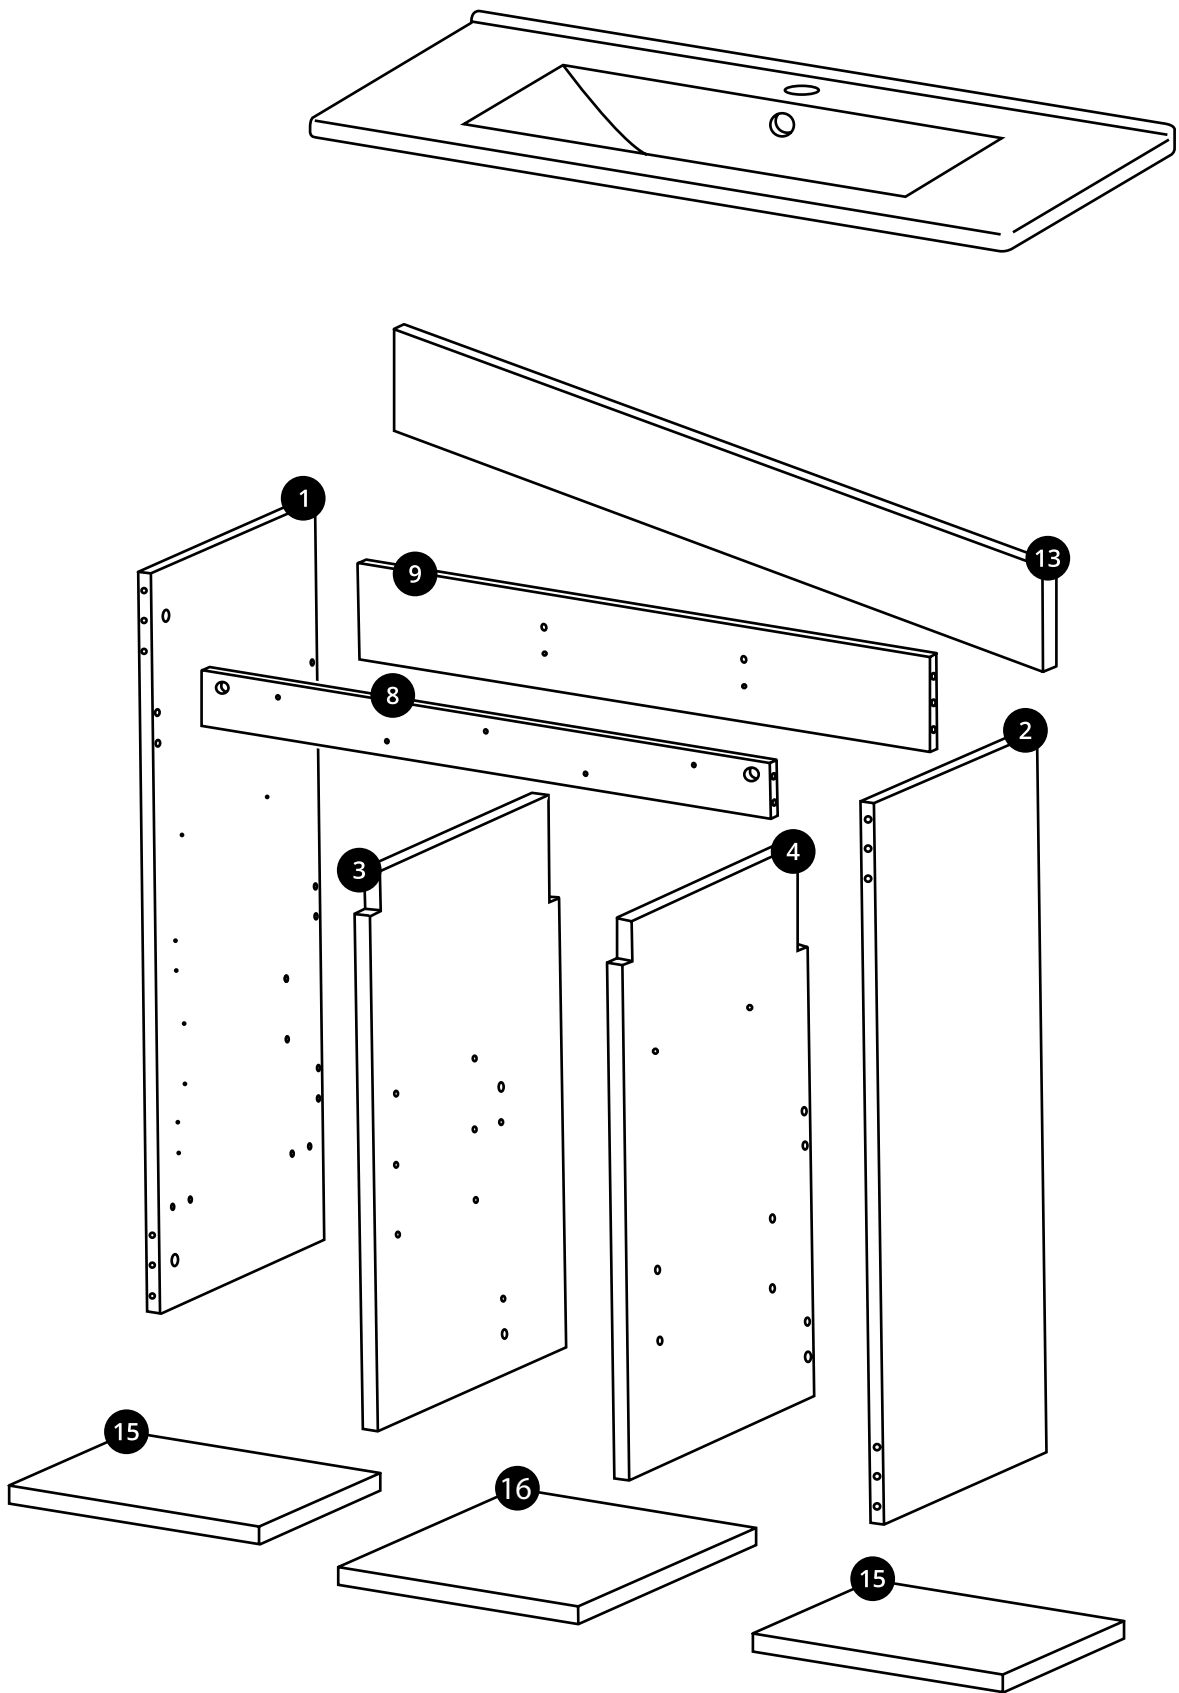

Milano

1000mm Vanity Unit

Installation Guide

Installation

Tools required for installing:

Parts included:

Parts included:

A
x24